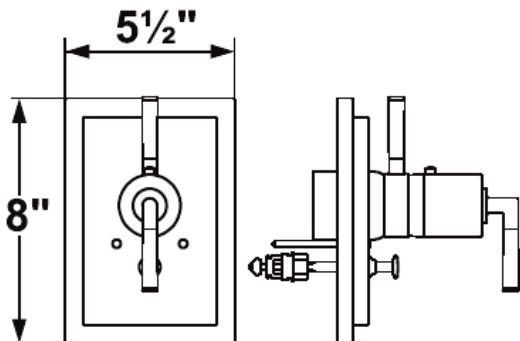

KWC QBIX-ART

Model number:
20.250.060.006

1/2" thermostatic valve trim
• with diverter
• with volume control

Available in:
[006] Chrome/black

Features:
• Temperature control handle with safety stop at 100° F
• Positive shut-off diverter for tub and shower

Rough-in Sold Separately
K.37.93.61.931.38

Available & Sold Separately:
All Chrome Lever Z.634.669.000

Free Manuals Download Website

<http://myh66.com>

<http://usermanuals.us>

<http://www.somanuals.com>

<http://www.4manuals.cc>