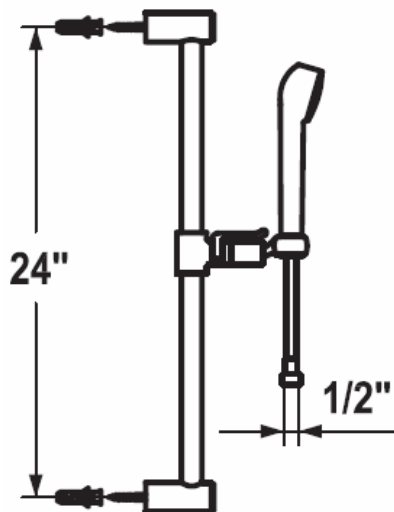

KWC FIT TRIO

Model number:

26.000.540.000 24" Length

26.000.542.000 43 1/4" Length

Sliding wall bar kit

Available in:

[000] All chrome

Kit Includes:

KWC FIT sliding wall bar, 24" or 43 1/4" with swiveling hand shower holder, angle adjustment and lockable height adjustment
KWC FIT 1/2" synthetic shower hose 59" length
KWC TRIO hand shower

Free Manuals Download Website