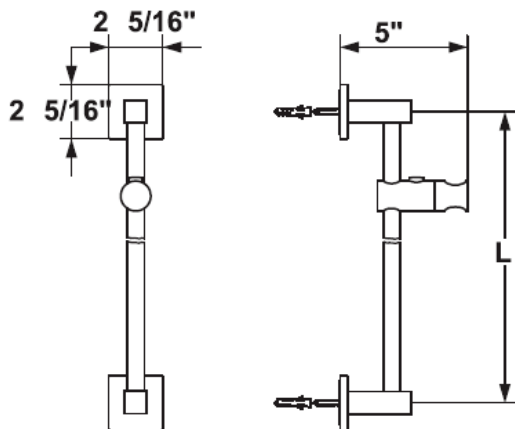

KWC QBIX/KWC QBIX-ART

Model number:
26.240.502.000 43 1/4" Length

Sliding wall bar

Available in:
[000] All Chrome

Measurements:
L= 43 1/4"

Features:

- Flat-wall bar design
- Swiveling hand shower holder
 - with angle adjustment
 - easy tension only height adjustment