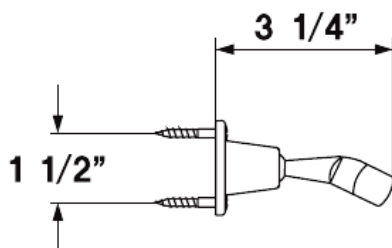

KWC HAND SHOWER HOLDER

Model number:

K.26.99.10.000

Hand shower holder

Available in:

[000] All chrome

Features:

- Ball joint bracket