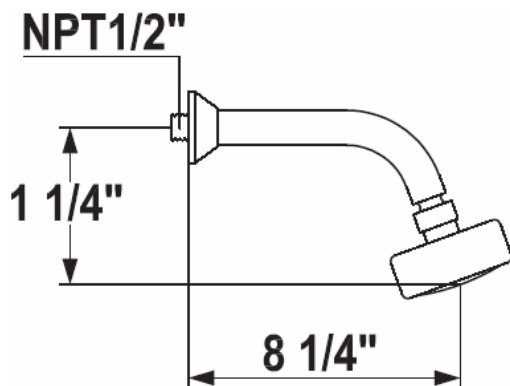

KWC VESUNO

Model number:
K.26.VB.03.700

Shower head and arm

Available in:
[700] Solid stainless steel

- Includes:**
- 1/2" NPT wall connection
 - Flow rate: 2.5 gpm @ 80 psi

Free Manuals Download Website

<http://myh66.com>