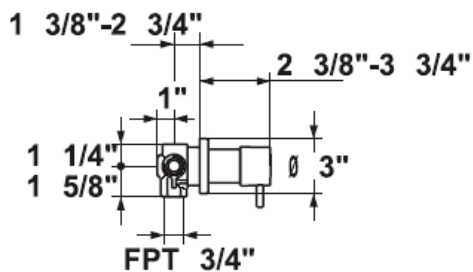

KWC DESIGNO

Model number:
K.27.H3.70.000A99

Multiport diverter trim

Available in:
[000] All chrome

Rough-in sold separately
K.38.H4.70.931A17

Free Manuals Download Website

<http://myh66.com>

<http://usermanuals.us>