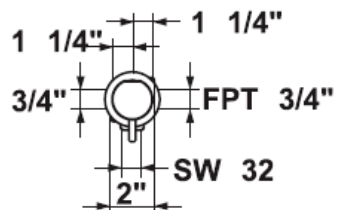

KWC DESIGNO

Model number:
K.27.H3.70.000A99

Multiport diverter trim

Available in:
[000] All chrome

Rough-in sold separately
K.38.H4.70.931A17

Free Manuals Download Website

<http://myh66.com>

<http://usermanuals.us>