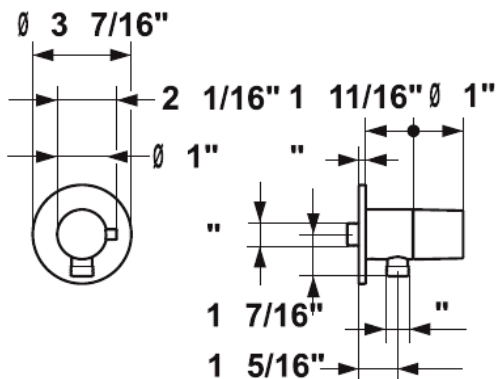

KWC DESIGNO

Model number:
K.28.H3.60.000.38

**Wall connection elbow with integrated
volume control valve**

Available in:
[000] All chrome

- Features:**
- 1/2" FPT wall connection
 - G 1/2" hose connection
 - Solid brass construction