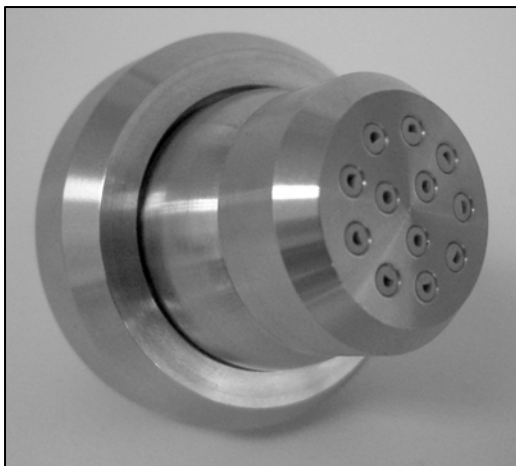

KWC VESUNO

Model number:
Z.534.673.700

Body spray

Available in:
[700] Solid stainless steel

- Includes:**
- 1/2" FPT connection
 - Adjustable swivel ball joint
 - Flow rate: Less than 1.5 gpm @ 80 psi

Free Manuals Download Website