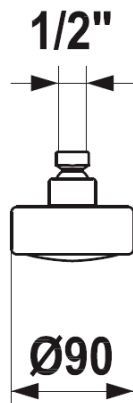

KWC SHOWER HEAD

Model number:
Z.534.686.000

Shower head

Available in:
[000] All chrome

Features:

- Swivel-joint adapter
- G 1/2" connection
- Flow rate: 2.5 gpm @ 80 psi

Free Manuals Download Website

<http://myh66.com>