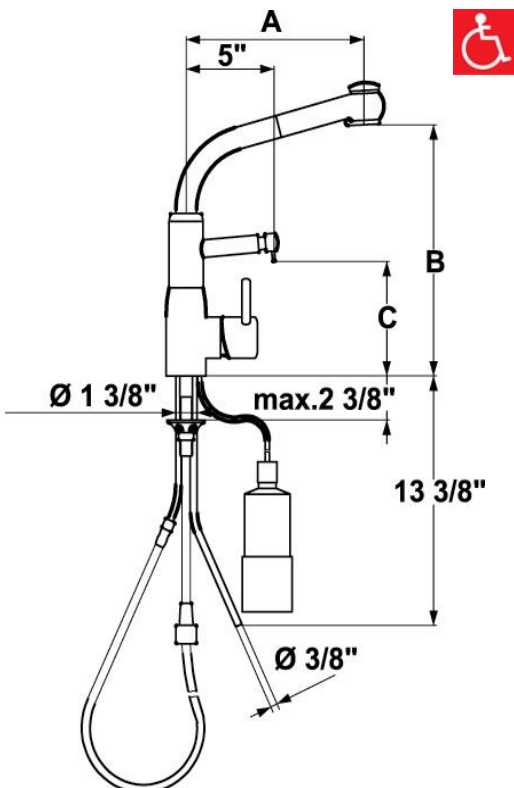

## Model number:

10.501.173.[---] 8" Reach

10.501.174.[---] 10" Reach

**Deck-mounted, single-hole, side-lever mixer with swivel spout, pull-out spray and integrated soap dispenser**

## Measurements:

10.501.173.[---] A= 8" B= 13 1/16" C= 6 1/8"

10.501.174.[---] A=10" B= 13 7/16" C= 6 1/8"

## Features:

- Durable, solid, low-lead brass or solid stainless steel construction
- Installs with lever on right side only
- Swivel spout 160° with pull-out spray
  - TAC turn and clean aerator
  - KWC JETCLEAN technology
  - lockable spray mode
  - automatic diverter reset
  - pull-out length 24"
- Universal ceramic disc cartridge with adjustable temperature and flow rate limitation
- 3/8" OD copper supply lines
- Mounting hole size Ø = 1 3/8"
- Flow rate: 2.2 gpm @ 60 psi