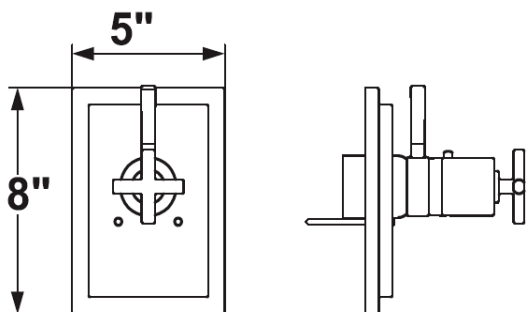

Model number:
21.240.060.000

1/2" thermostatic valve trim
• without diverter
• with volume control

Available in:
[000] All chrome

Features:
• Temperature control handle with safety stop at 100° F

Rough-in sold separately:
K.37.93.61.931.38