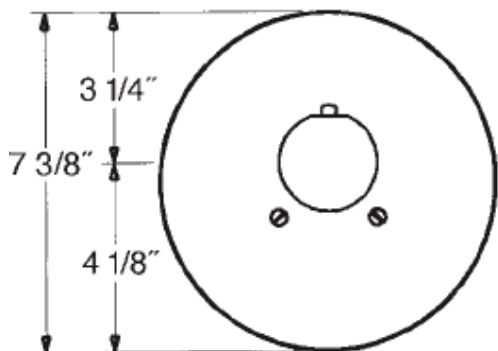

KWC DESIGNO

Model number:
K.21.H2.60.000A22

- 3/4" or 1/2" thermostatic valve trim**
- without diverter
 - without volume control

Available in:
[000] All chrome

- Features:**
- Temperature control handle with safety stop at 100° F

Rough-in sold separately
K.38.90.90.931.35 (3/4")
K.38.90.60.931.38 (1/2")

Free Manuals Download Website

<http://myh66.com>

<http://usermanuals.us>

<http://www.somanuals.com>

<http://www.4manuals.cc>

<http://www.manual-lib.com>