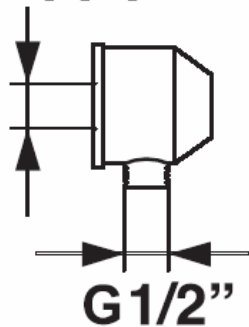

KWC VESUNO

Model number:
K.26.VB.40.700.38

Wall connection elbow

Available in:
[700] Solid stainless steel

Features:
1/2" FPT wall connections
G 1/2" hose connect

1/2" FPT

Free Manuals Download Website

<http://myh66.com>