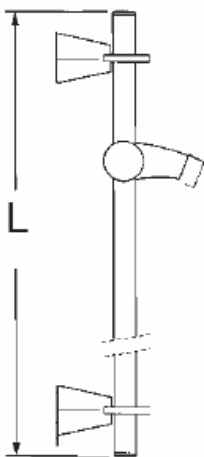

KWC DESIGNO

Model number:

K.28.H3.76.000 24" Length

K.28.H3.79.000 36" Length

Sliding wall bar

Available in:

[000] All chrome

Measurements:

L= 24" or 36"

Features:

- Height adjustment lockable
- Swiveling hand shower holder with angle adjustment

Free Manuals Download Website

<http://myh66.com>

<http://usermanuals.us>

<http://www.somanuals.com>

<http://www.4manuals.cc>