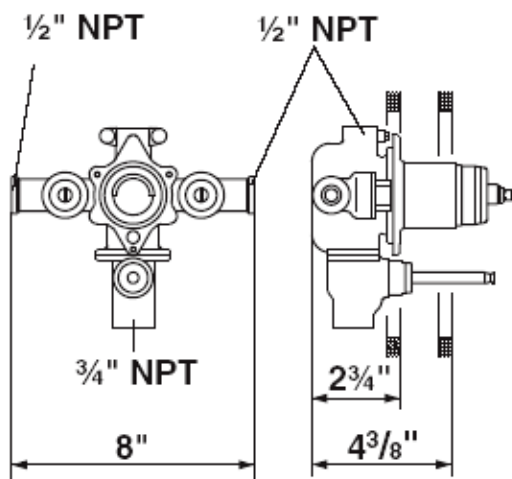

Features:

- Universal ceramic disc cartridge with adjustable temperature and flow rate limitation
- Volume control
- Temperature control
- Integrated shut-off valves and filters
- Positive shut-off diverter for tub or shower with automatic reset
- Pressure balance cartridge with diaphragm technology and integrated check valves

Trim sold separately