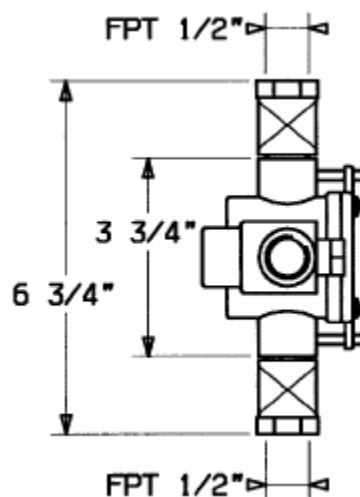

KWC PRESSURE BALANCE

Model number:

K.38.P4.04.931.23

1/2", 4-port rough-in for tub and shower
with positive shut-off diverter

Available in:

[931] Raw brass

Features:

- Enhanced flow control cartridge with integrated diaphragm pressure balance technology
- **Single plane control movement (cycle valve without volume control)**
- Integrated shut-off valves and backflow prevention
- Reversible cartridge for back-to-back installation
- Installation depth: 2 3/4" – 4 1/4"
- Flow rate: 7 gpm @ 60 PSI

Trim sold separately