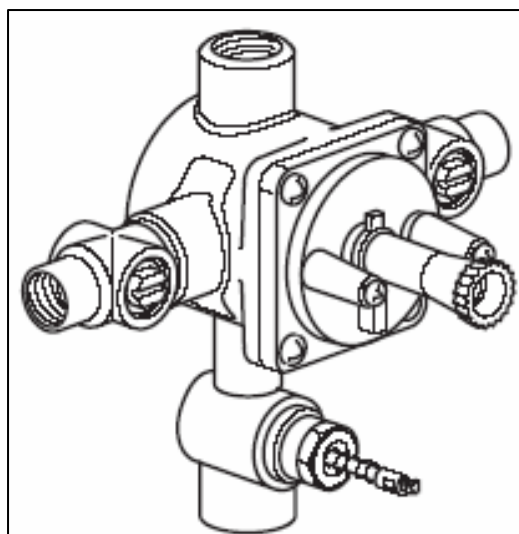

KWC PRESSURE BALANCE

Model number:

K.38.P4.04.931.23

1/2", 4-port rough-in for tub and shower
with positive shut-off diverter

Available in:

[931] Raw brass

Features:

- Enhanced flow control cartridge with integrated diaphragm pressure balance technology
- **Single plane control movement (cycle valve without volume control)**
- Integrated shut-off valves and backflow prevention
- Reversible cartridge for back-to-back installation
- Installation depth: 2 3/4" – 4 1/4"
- Flow rate: 7 gpm @ 60 PSI

Trim sold separately