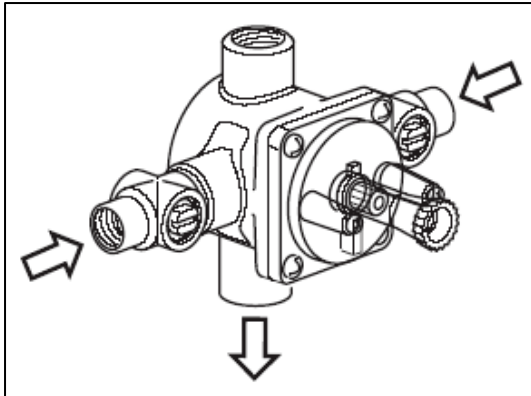

# KWC PRESSURE BALANCE

**Model number:**  
**K.38.P4.05.931.23**

**1/2", 4-port rough-in for shower and tub with diverter tub spout**

**Available in:**  
**[931] Raw brass**

**Features:**

- High capacity control cartridge with integrated diaphragm pressure balance technology
- **Single plane-control movement (cycle valve without volume control)**
- **Integrated by-pass, twin ell not required**
- Integrated shut-off valves and backflow prevention
- Installation depth: 2<sup>3</sup>/<sub>4</sub>" - 4<sup>1</sup>/<sub>4</sub>"
- Flow rate: 7 gpm @ 60 psi
- Reversible cartridge for back-to-back installation

**Trim sold separately**