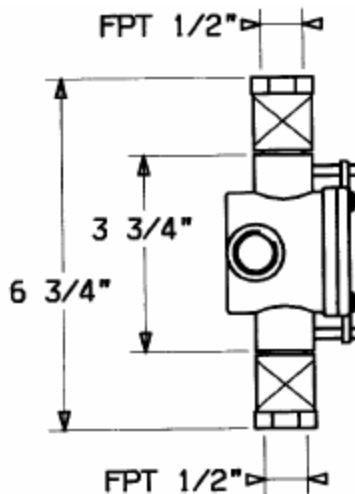

Features:

- High capacity control cartridge with integrated diaphragm pressure balance technology
- **Single plane-control movement (cycle valve without volume control)**
- **Integrated by-pass, twin ell not required**
- Integrated shut-off valves and backflow prevention
- Installation depth: 2³/₄" - 4¹/₄"
- Flow rate: 7 gpm @ 60 psi
- Reversible cartridge for back-to-back installation

Trim sold separately