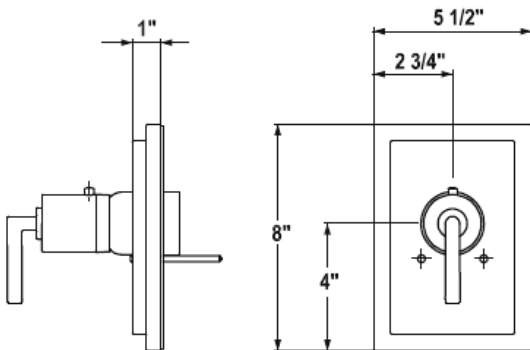

KWC QBIX-ART

Model number:
21.254.240.006

3/4" or 1/2" thermostatic valve trim

- without diverter
- without volume control

Available in:
[006] Chrome/black

Features:

- Temperature control handle with safety stop at 100° F

Rough-in Sold Separately
K.38.90.90.931.35 (3/4")
K.38.90.60.931.38 (1/2")

Available & Sold Separately:
All Chrome Lever Z.634.669.000

Free Manuals Download Website

<http://myh66.com>

<http://usermanuals.us>