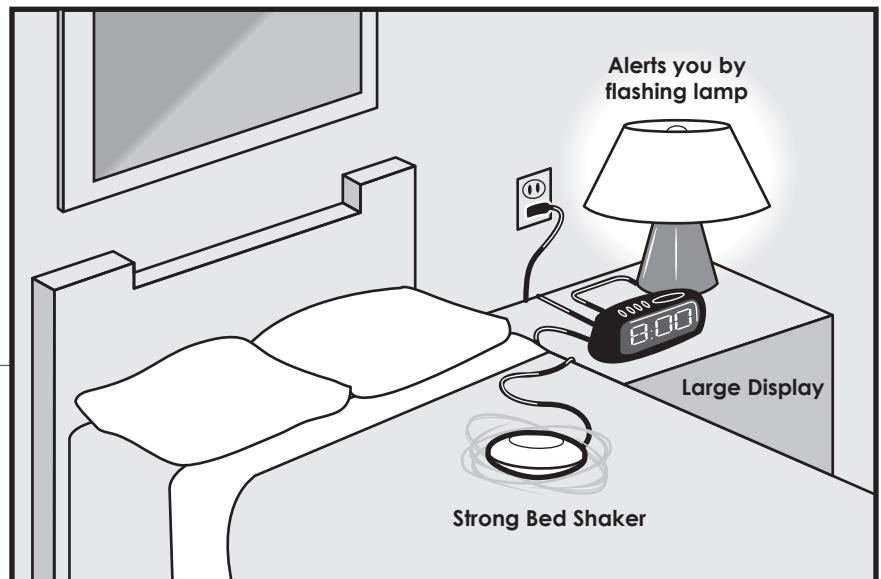

WakeMEup Alarm Clock

**STRONG BED
SHAKER INCLUDED**

The WakeMEup Alarm Clock comes with a strong bed shaker, jumbo size LED display, adjustable loud audible buzzer, and lamp outlet. You can choose to turn on or off the bed shaker or lamp to match your life-style or adjust the buzzer volume to your comfort level. The adjustable display dimmer will give you the option to lower the brightness of the LED display. WakeMEup will be sure to wake up every morning.

FEATURES

- Adjustable loud audible alarm (up to 120dB)
- Strong bed shaker (INCLUDED)
- Appliance outlet easy to connect to lamp
- Alarm ON/OFF switch
- Large Snooze button
- Brightness control for display
- Jumbo size display
- 9V battery backup (battery not included)
- Weight: 1.15 lb (0.52kg) without 9V
- Size: W 7.6" (19.3cm) x L 2.75" (7cm) x H 4.7" (11.9cm)