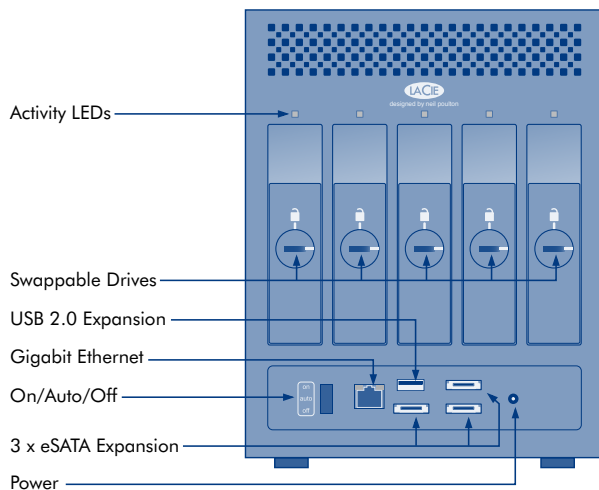

System Requirements

- PC or Mac with an Ethernet network adapter
- Windows® 2000, Windows XP (SP1 & SP2), Windows Vista™ / Mac® OS 10.2 or higher / Linux 2.4 or higher
- Ethernet switch or router
- Minimum free disk space: 600MB recommended
- Supported web browsers: Internet Explorer 6.0 or higher, Mozilla Firefox 1.5 or higher, and Apple Safari 2.0 or higher

Box Content

- LaCie 5big Network
- Ethernet cable
- External power supply
- Utilities CD-ROM with software & User Manual
- Quick Install Guide
- LaCie Network Assistant (Windows, Mac & Linux)
- Genie Backup Manager Pro for Windows and Intego Backup Manager Pro for Mac (3 licenses)