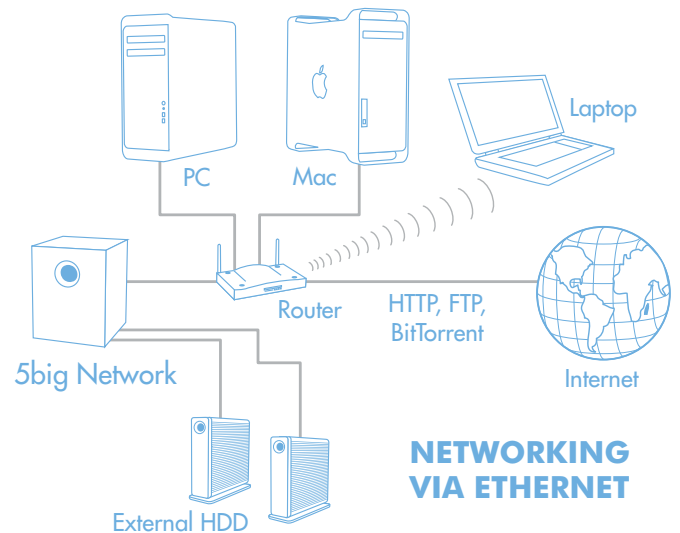

Back Up Your NAS Content

Get extra security and increase data portability by backing up your 5big Network to an external hard drive through its USB 2.0 and eSATA 3GB/s ports. Backup with the 5big is easy and customizable; you can opt for daily or weekly backups, or choose a time or date that works for you. By using an incremental backup system, the 5big Network automatically saves you time by only backing up new files.

Ideal for IT Network Administrators

With its intuitive web interface, administration is easy, convenient and secure. Thanks to the 5big Network's DHCP and Apipa support, network configuration is fast and automatic. It's easy to control data access by assigning various security levels to shares, groups, user profiles, and public access, and with Windows ADS domain support, there's no need to recreate user and group accounts. End users do not need to create new passwords and usernames, making the 5big Network as convenient as it is safe. The 5big Network also provides its administrator with notifications via email of events like backup, RAID construction, and downloads, as well as high temperate, disk damage, and fan damage alerts.