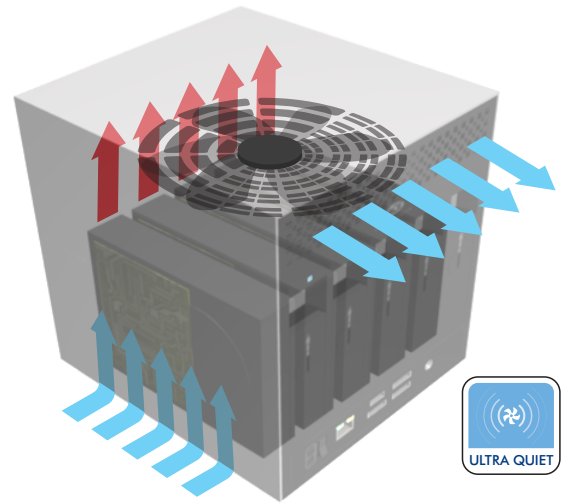

To find out more about Noctua technology, please visit www.noctua.at

Power Savings

Traditional RAID systems can consume a lot of power, but the 5big Network is different. LaCie has reduced power consumption of this 5-disk solution by 25% compared to the previous 4-disk RAID generations. Moreover, with the "Auto" mode of the triple position power button, the 5big is able to go into standby reducing the power consumption by up to 75%. Thanks to the Wake-on-LAN feature, the 5big Network can be switched back to operating mode from the client side.