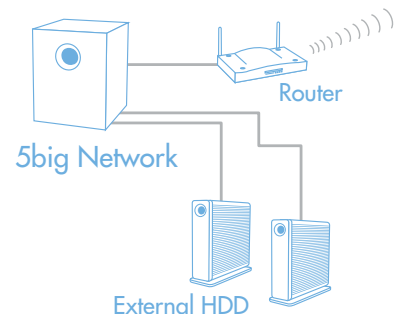

Back Up Your NAS Content

Get extra security and increase data portability by backing up your 5big Network to an external hard drive through its USB 2.0 and eSATA 3GB/s ports. Backup with the 5big is easy and customizable; you can opt for daily or weekly backups, or choose a time or date that works for you. By using an incremental backup system, the 5big Network automatically saves you time by only backing up new files.

Backup

Add Task

[<< Back to backup tasks list](#)

Name

Frequency   Once ☐   Daily ☐   Weekly ☒   Monthly ☐

Time (HH:MM)   03 : 00

Week days   ☐ Mon.   ☐ Tue.   ☐ Wed.   ☐ Thu.
☒ Fri.   ☐ Sat.   ☐ Sun.