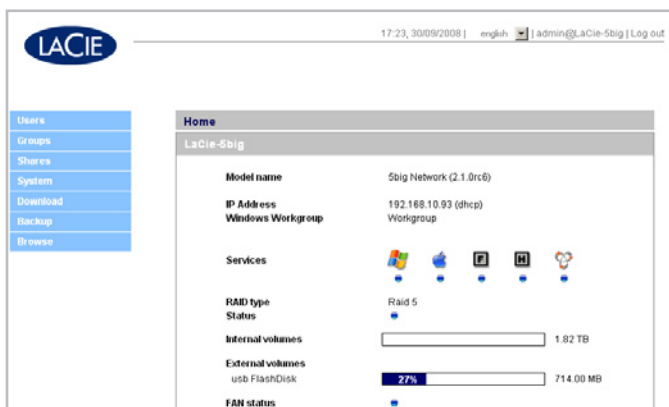

Easy to Use

For a unique user experience, the 5big Network includes the LaCie Network Assistant software for Windows, Mac, and Linux to be installed at the client side, and its intuitive and appealing design increase both functionality and usability. With this agent, users have quick access to the shares created in the 5big Network, and can see all the LaCie NAS products in the network.