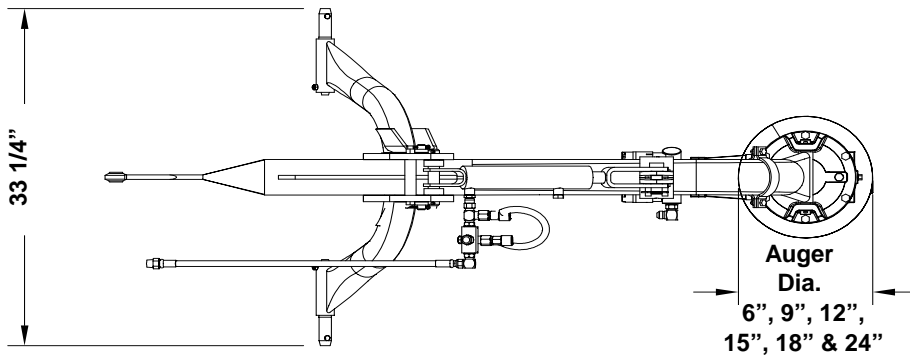

Specifications & Capacities

Post Hole Diggers

3-Point Mount Post Hole Digger

Bucket Mount Post Hole Digger

Designs, specifications, features and information are subject to change without notice.