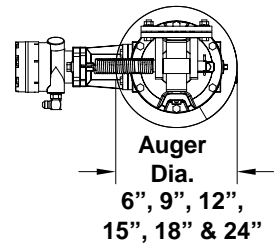

Specifications & Capacities

Post Hole Diggers

3-Point Mount Post Hole Digger

Bucket Mount Post Hole Digger

Designs, specifications, features and information are subject to change without notice.