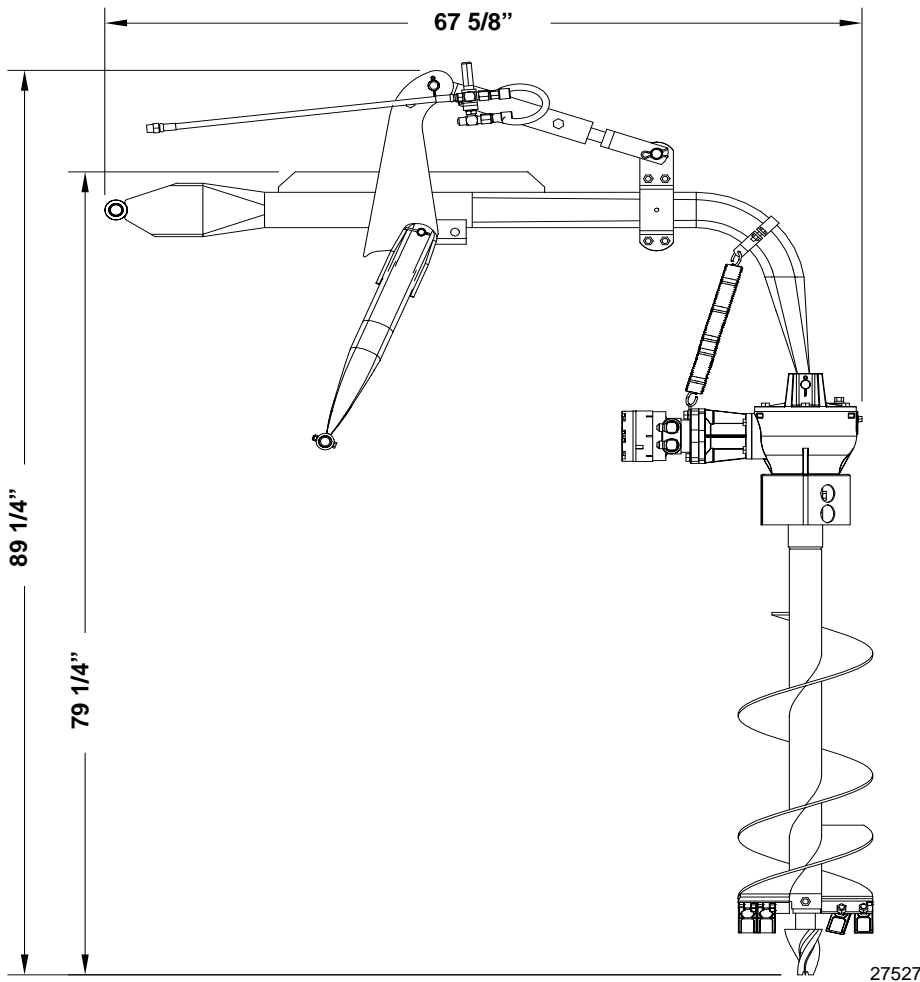

Specifications & Capacities

Post Hole Diggers

3-Point Mount Post Hole Digger

Bucket Mount Post Hole Digger

Designs, specifications, features and information are subject to change without notice.