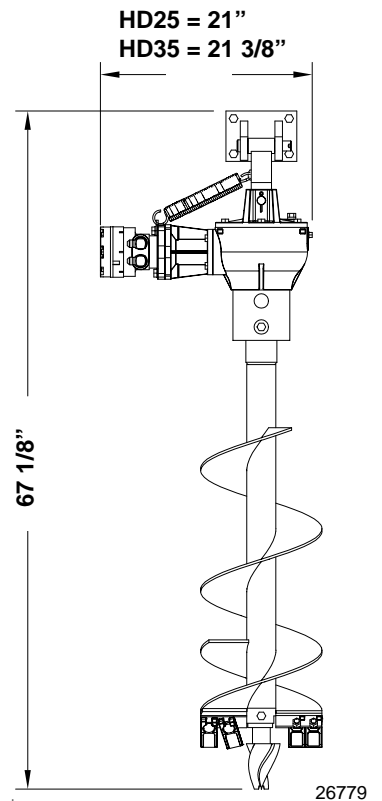

Specifications & Capacities

Post Hole Diggers

3-Point Mount Post Hole Digger

Bucket Mount Post Hole Digger

Designs, specifications, features and information are subject to change without notice.