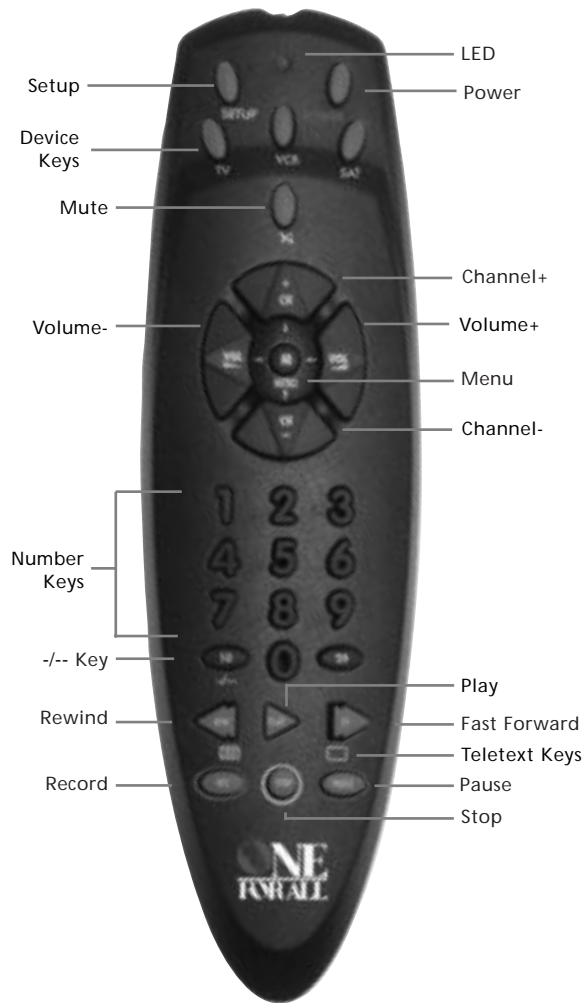

About Your SUPER EASY

Your SUPER EASY Package contains:

Your SUPER EASY Remote
Your SUPER EASY Manual

Your manual is divided into two parts: set-up instructions and device codes. You will need your manual to set up your new SUPER EASY so please be sure to keep it.

Your SUPER EASY needs four new AAA/LR03 alkaline batteries.

Your SUPER EASY can operate three devices:
a Television, a Video Recorder, and a Satellite Receiver.
Or if you want, a second Television, Video or Satellite Receiver. Your SUPER EASY can also operate Cable Converters.

Setup

About Your SUPER EASY

The Keypad

Key	Function
LED	<p>LED The LED (Light Emitting Diode) flashes red to show the remote is working.</p>
 POWER	<p>Power The Power key controls the same function as on your original remote.</p>
 TV VCR SAT	<p>Device Keys The TV, VCR and SAT keys select the home entertainment device to be controlled. For example pressing the TV key allows the remote to control the functions of your Television, after pressing VCR you can operate your Video Cassette Recorder and the SAT key operates your Satellite Receiver or Cable Converter.</p>
	<p>Volume, Programme The Volume and Programme keys control the two most frequently used functions of your Television and Satellite Receiver. They operate just as those on your original remote. These keys are also used to operate the menu feature of your device. See page 13 for more details.</p>
	<p>Mute The Mute key operates the same function it did on your original remote.</p>
 SETUP	<p>SETUP Key The SETUP key is used to set up your SUPER EASY and to access special functions.</p>
	<p>Number Keys The Number keys (0-9, 10, 20) provide functions just like your original remote, such as direct access programme selection. If your original remote uses one/two digit input switching (-/-- symbol), this function can be obtained by pressing the -/-- key, which is the same as the 10 key.</p>