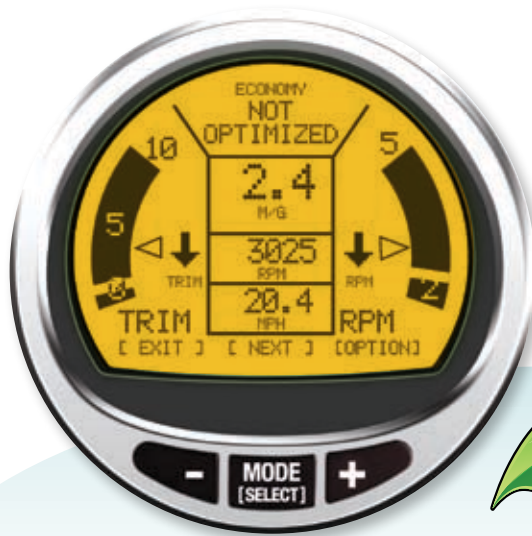

# SmartCraft MercMonitor featuring ECO-Screen

Go green with ECO-Screen!

Arrow indicates best engine trim level  
for optimum fuel efficiency  
Yellow screen warns of poor fuel economy

Arrow indicates best boat cruising RPM  
for optimum fuel efficiency  
Green screen indicates boat is achieving  
best fuel economy

Would you like to get a 10-20% increase in fuel economy?  
**Mercury's new ECO feature allows you to do just that!**

## What is ECO-Screen?

ECO-Screen is a feature that tells you what you need to do, as a boater, to obtain the best fuel economy for your application.

### Benefits

- **10 - 20% increase in fuel economy** (based on average user)
- **Automatic** - No calibration needed! The ECO feature is always working in the background to optimize your fuel economy
- **User friendly** - Easy to understand user prompts that tell you exactly what you need to do
- **Multi-color Screen<sup>†</sup>** - ECO-Screen uses colors and reverse video to show you, at a glance, when you've optimized your fuel economy. (Green = Optimized, Yellow + Not Optimized)