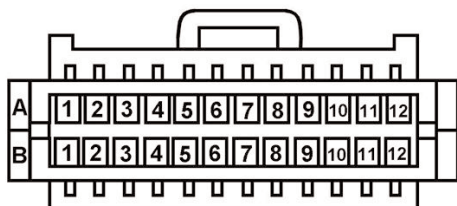

A1-A4	Not Used
A5	Orange Right Rear Headliner Speaker (+)
A6	Gray Right Rear Headliner Speaker (-)
A7	Dark Blue/White Right Front Speaker (-)
A8	Dark Blue Right Front Speaker (+)
A9	Brown/White Right Rear Door (+)
A10	Brown Right Rear Door (-)
A11	Blue Left Front Speaker (-)
A12	Yellow Left Front Speaker (+)