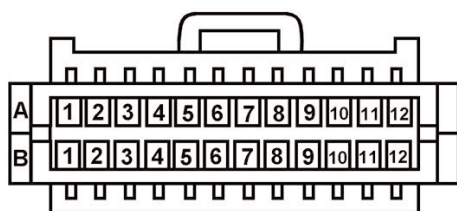

CHEVROLET

- Blazer 2000-02 w/ Bose System (2002 models do not include double DIN radios)
- S-10 2000-02 w/ Bose System (2002 models do not include double DIN radios)

GMC

- Envoy 2000-01 w/ Bose System
- Jimmy 2000-02 w/ Bose System (2002 models do not include double DIN radios)
- Sonoma 2000-02 w/ Bose System (2002 models do not include double DIN radios)

OLDSMOBILE

- Bravada 1998-01 w/ Bose System

NOTE

These wire colors do not follow the EIA/Metra color code

A1-A4	Not Used
A5 Orange	Left Rear Speaker (-)
A6 Gray	Left Rear Speaker (+)
A7 Dark Blue/White	Right Front Tweeter (-)
A8 Dark Blue	Right Front Tweeter (+)
A9 Brown/White	Right Rear Speaker (+)
A10 Brown	Right Rear Speaker (-)
A11 Blue	Left Front Tweeter (-)
A12 Yellow	Left Front Tweeter (+)

B1-B12 Not Used