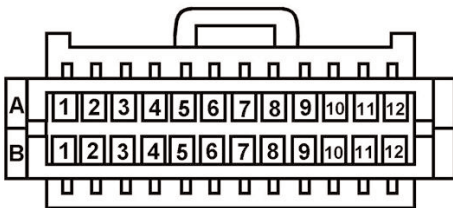

OLDSMOBILE

- Aurora 2001 w/ RPO code U80
- Intrigue 2000-01 w/ RPO code U85

PONTIAC

- Bonneville 2000-01 w/ RPO code U80
- Grand Prix 1998-01 w/ RPO code U85

NOTE

These wire colors do not follow the EIA/Metra color code

A1-A6	Not Used
A7	Dark Blue/White Right Front Speaker (-)
A8	Dark Blue Right Front Speaker (+)
A9	Brown/White Right Rear Speaker (+)
A10	Brown Right Rear Speaker (-)
A11	Blue Left Front Speaker (-)
A12	Yellow Left Front Speaker (+)

B1-B12 Not Used