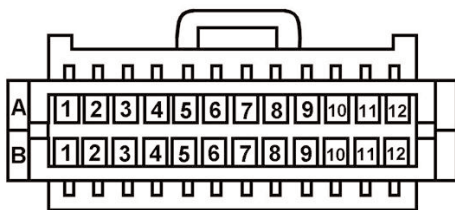

OLDSMOBILE

- Aurora 2002-03 w/ RPO code U80
- Intrigue 2002 w/ RPO code U85

PONTIAC

- Grand Prix 2002-03 w/ RPO code U85

NOTE

These wire colors do not follow the EIA/Metra color code

A1-A4	Not Used
A5	Orange Right Rear Speaker (+)
A6	Gray Right Rear Speaker (-)
A7	Dark Blue/White Left Rear Speaker (+)
A8	Dark Blue Left Rear Speaker (-)
A9	Brown/White Right Front Speaker (+)
A10	Brown Right Front Speaker (-)
A11	Blue Left Front Speaker (+)
A12	Yellow Left Front Speaker (-)