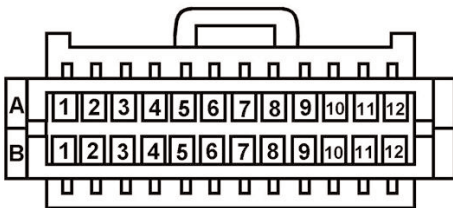

GMC

- Sierra 2003-04 w/ RPO code UQ7 w/o Y91
- Yukon/XL 2003-04 w/ RPO code UQ7 w/o Y91

HUMMER

- H2 2004 w/ RPO code UQ7 w/o Y91

NOTE

These wire colors do not follow the EIA/Metra color code

A1-A4	Not Used
A5	Orange Left Rear Speaker (+)
A6	Gray Left Rear Speaker (-)
A7	Dark Blue/White Right Rear Speaker (+)
A8	Dark Blue Right Rear Speaker (-)
A9	Brown/White Left Front Speaker (+)
A10	Brown Left Front Speaker (-)
A11	Blue Right Front Speaker (+)
A12	Yellow Right Front Speaker (-)