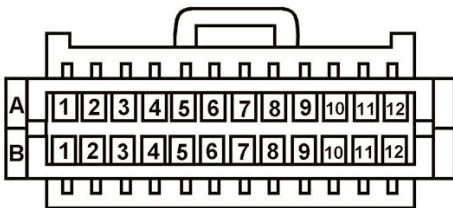

CADILLAC

- Seville 1998-04 w/ RPO code UX8
- XLR 2004 w/ Bose System

NOTE

These wire colors do not follow the EIA/Metra color code

A1		Not Used
A2	White/Red	Left Rear Speaker (+)
A3	White/Blue	Left Rear Speaker (-)
A4	Red	Left Dash Speaker (+)
A5	Orange	Left Dash Speaker (-)
A6	Gray	Center Speaker (-)
A7	Dark Blue/White	Center Speaker (+)
A8	Dark Blue	Right Dash Speaker (-)
A9	Brown/White	Right Dash Speaker (+)
A10	Brown	Right Rear Speaker (-)
A11	Blue	Right Rear Speaker (+)
A12		Not Used
B1-B12		Not Used

A		Not Used
B	White	Rear Sub (+) (Seville Only)
C	Violet	Right Front Speaker (-)
D	Pink	Left Front Speaker (+)
E	Light Green	Left Front Speaker (-)
F	Dark Blue/Pink	Right Front Speaker (+)
G	Brown/Yellow	Rear Sub (-) (Seville Only)
H		Not Used