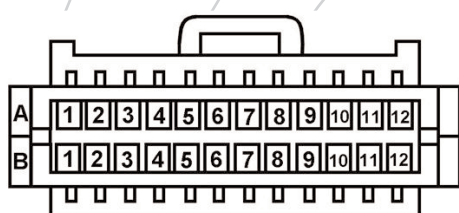

CADILLAC

- CTS 2003-04 w/ RPO code U57
- Deville 2000-04 w/ RPO code UX8
- SRX 2004 w/ RPO code U57

NOTE

These wire colors do not follow the EIA/Metra color code

A1		Not Used
A2	White/Red	Left Rear Speaker (-)
A3	White/Blue	Left Rear Speaker (+)
A4	Red	Left Front Speaker (+)
A5	Orange	Left Front Speaker (-)
A6	Gray	Center Speaker (-)
A7	Dark Blue/White	Center Speaker (+)
A8	Dark Blue	Right Front Speaker (-)
A9	Brown/White	Right Front Speaker (+)
A10	Brown	Right Rear Speaker (+)
A11	Blue	Right Rear Speaker (-)
A12		Not Used
B1-B12		Not Used

A		Not Used
B	White	Rear Sub (+)
C-F		Not Used
G	Brown/Yellow	Rear Sub (-)
H		Not Used