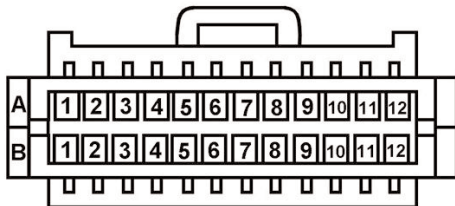

CHEVROLET

- Trailblazer 2002-04 w/ RPO code UQA
- Trailblazer EXT 2003-04 w/ RPO code UQA

GMC

- Envoy 2002-04 w/ RPO code UQA
- Envoy XL 2002-04 w/ RPO code UQA
- Envoy XUV 2004 w/ RPO code UQA

ISUZU

- Ascender 2003 w/ RPO code UQA

OLDSMOBILE

- Bravada 2002-04 w/ RPO code UQA

NOTE

These wire colors do not follow the EIA/Metra color code

A1	Not Used
A2	White/Red Left Rear Speaker (+)
A3	White/Blue Left Rear Speaker (-)
A4	Red Left Dash Speaker (+)
A5	Orange Left Dash Speaker (-)
A6-A7	Not Used
A8	Dark Blue Right Dash Speaker (-)
A9	Brown/White Right Dash Speaker (+)
A10	Brown Right Rear Speaker (-)
A11	Blue Right Rear Speaker (+)
A12	Not Used
B1-B12	Not Used

A-B	Not Used
C	Violet Right Front Speaker (-)
D	Pink Left Front Speaker (+)
E	Light Green Left Front Speaker (-)
F	Dark Blue/Pink Right Front Speaker (+)
G-H	Not Used