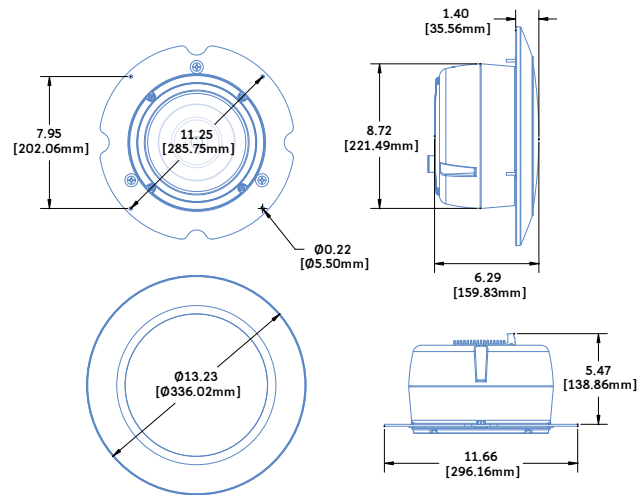

Stella™-8C : Ceiling Mount Installation Loudspeaker

Also available in black and custom colors
(backbox not included)

The Stella-8C ceiling mount installation loudspeaker is a self-powered loudspeaker engineered primarily for use in Meyer Sound’s Constellation electroacoustic architecture. Housed in an aluminum die cast enclosure with a heatsink on the back, the Stella-8C can be flush-mounted in ceilings and walls with standard backboxes for 8-inch drivers (with a minimum depth of 6.5 inches).

The Stella-8C delivers similar acoustical performance as the Stella-4 and Stella-4C loudspeakers, but with expanded output capability and wider coverage. The unit’s 8-inch coaxial cone and 0.75-inch tweeter transducers can produce a maximum peak SPL of 117 dB at one meter over a wide frequency range of 100 Hz to 22 kHz. The Stella-8C contains amplification and signal processing onboard and exhibits the same low distortion, high intelligibility, and flat frequency and phase

The required method for delivering balanced audio and DC power to the Stella-8C is with the Stella-188 external power supply. The single-space 19-inch rack unit can accommodate up to

eight Stella-8Cs (one per channel output). The Stella-188 receives eight channels of balanced audio from its 25-pin D-sub connector and routes the audio, along with 18 V of DC power, to its 5-pin Phoenix output connectors for greater wiring convenience. Cable runs to the Stella-8C of up to 150 feet are possible with just 1 dB of loss in peak SPL using 18 AWG wire.