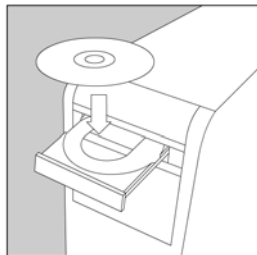

Insert the CD into your PC and follow the on-screen instructions. Note you must choose the Driver Only installation in order for your webcam to function properly. You will be prompted to restart your PC.