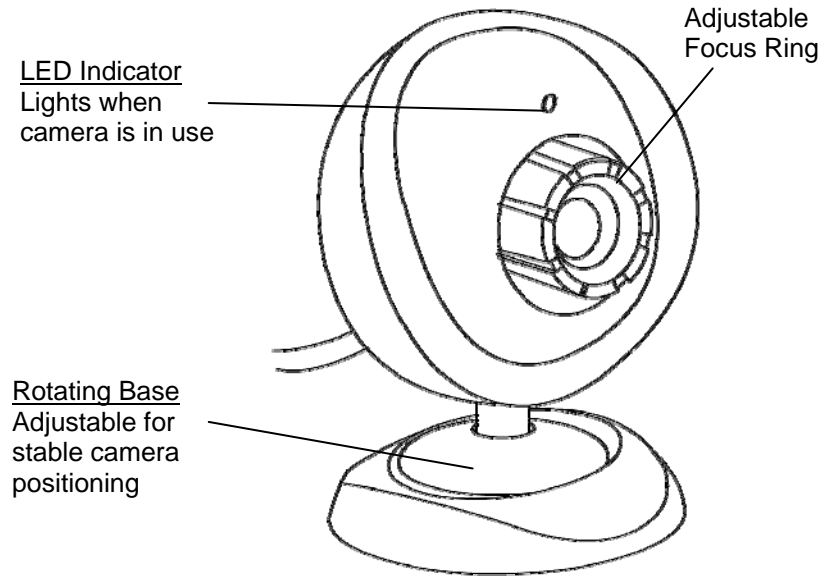

Getting Started

Congratulations on the purchase of your new Basic Webcam.

The Basic Webcam is compatible with IBM® or compatible PCs with an available USB port. It is supported by Windows® 98SE, Me, 2000, XP and Vista™.

Package contents:

- Basic Webcam (USB)
- Installation & EZ Media Box™ CD
- Quick Installation Guide
- User's Manual
- Warranty Information