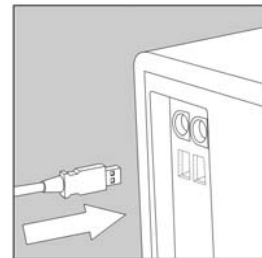

Connect the webcam into an available USB port. Follow all on-screen instructions to install your new hardware. Your new webcam is now ready for use. For further information on usage please refer to the user's manual.

To Uninstall the DRIVER:

Click Start ⇒ Programs ⇒ Basic Webcam ⇒ Uninstall