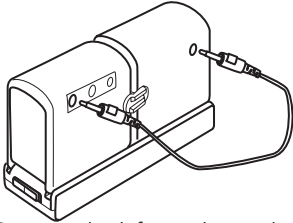

1

To power the speakers by battery, install 4 AAA batteries. Slide the switch ON.

2

Position the right speaker on the four pins on the base. Then position the left speaker on the two pins.

3

Connect the left speaker to the right speaker with a speaker cable.

Optional: Insert the connector clip in the back of the speakers.

4

Connect the right speaker to the computer's speaker/headphone jack with a speaker cable.

To power the speakers from the USB port, connect the power cable to a USB port and to the DC port on the right speaker. You can switch the power base OFF and separate the speakers.