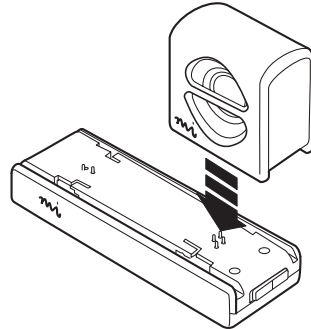

1

To power the speakers by battery, install 4 AAA batteries. Slide the switch ON.

2

Position the right speaker on the four pins on the base. Then position the left speaker on the two pins.

3

Connect the left speaker to the right speaker with a speaker cable.

Optional: Insert the connector clip in the back of the speakers.

4

Connect the right speaker to the computer's speaker/headphone jack with a speaker cable.

To power the speakers from the USB port, connect the power cable to a USB port and to the DC port on the right speaker. You can switch the power base OFF and separate the speakers.