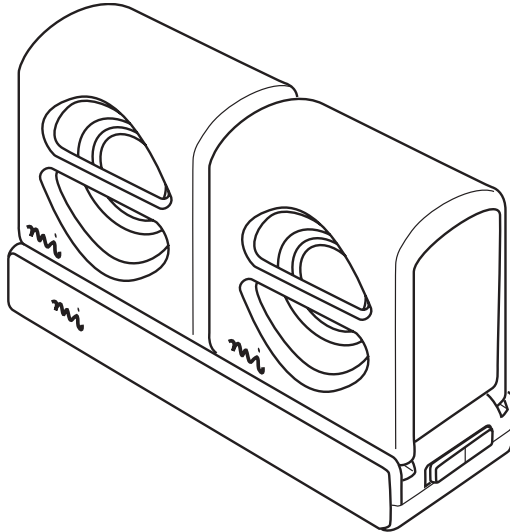

MICRO
INNOVATIONS™

Quick Installation Guide

Portable Speakers (MM550MF)

We supply (package contents):

- 2 satellite speakers
- Power base
- Connector clip
- Travel case
- USB power cable
- 2 speaker cables
- Quick installation guide
- Warranty

You supply (requirements):

- A computer with an available USB port and a 3.5 mm jack
- Windows® 2000, XP, or Vista™
- Mac® OS X v10.1 or higher
- 4 AAA batteries

**For assistance, visit www.microinv.com or call toll free: 1-877-550-5534
Technical support hours: Monday - Friday 8:30am to 7:00pm EST.**

The Windows® name and logo are registered trademarks of Microsoft Corporation.
All brand and product names are trademarks or registered trademarks of their respective companies.