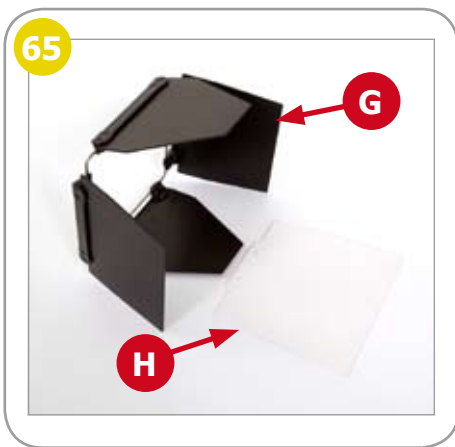

Strobo Kit Instructions

Strobo Kit Instructions

Strobo Kit Instructions

Strobo Kit Instructions

Strobo Kit Instructions

64

Barn Doors for Strobo
(2620)

Ezybox Hotshoe Plate &
Direct to Flashgun