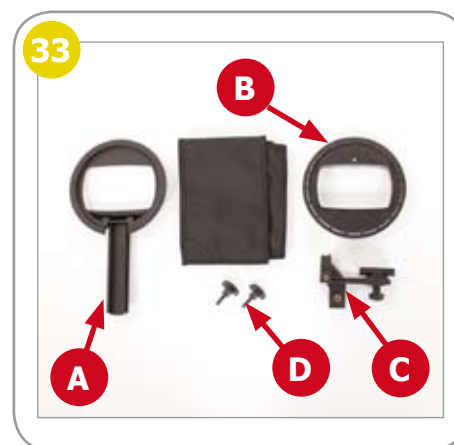

Strobo Kit Instructions

Strobo Kit Instructions

Strobo Kit Instructions

Strobo Kit Instructions

Strobo Kit Instructions

64

Barn Doors for Strobo
(2620)

Ezybox Hotshoe Plate &
Direct to Flashgun