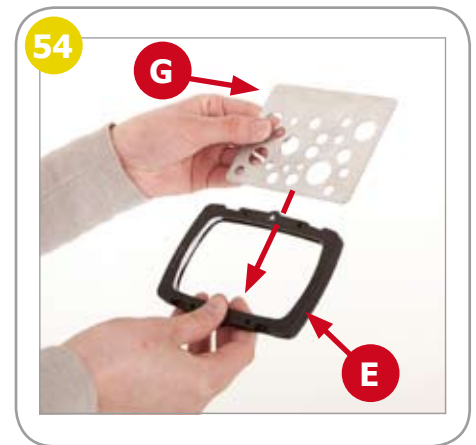

Strobo Kit Instructions

Strobo Kit Instructions

Strobo Kit Instructions

Strobo Kit Instructions

Strobo Kit Instructions

64

Barn Doors for Strobo
(2620)

Ezybox Hotshoe Plate &
Direct to Flashgun