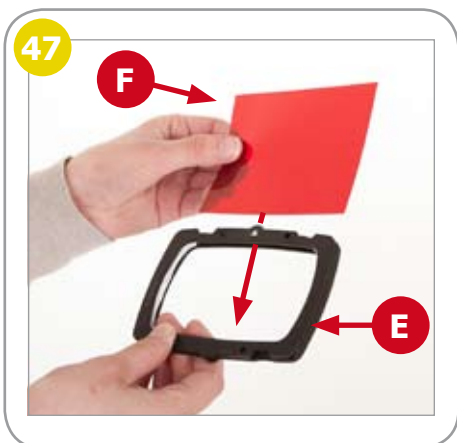

Strobo Kit Instructions

Strobo Kit Instructions

Strobo Kit Instructions

Strobo Kit Instructions

Strobo Kit Instructions

64

Barn Doors for Strobo
(2620)

Ezybox Hotshoe Plate &
Direct to Flashgun