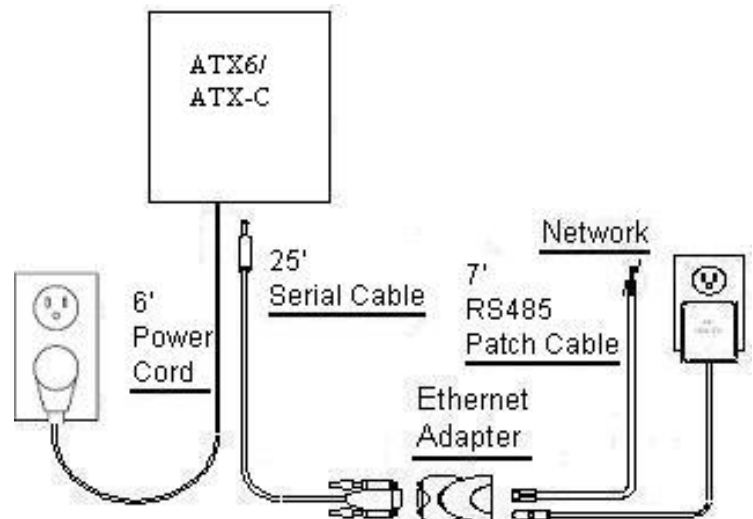

PC Requirements

- Internet Requirements .....Microsoft Internet Explorer 6.0 SP1 or later (prerequisite for .NET Framework)
- RAM .....Minimum: 256 MB (512 MB if running Vista). Recommended: 512 MB or higher (1 GB if running Vista)
- Hard Disk Space .....100 MB free space
- Network .....Ethernet Network card for Ethernet communications
- CD-ROM .....Available CD-ROM drive for installation media
- Video .....SVGA with at least 800x600 screen resolution
- Processor .....Pentium III Compatible or higher, Minimum: 500 MHz, Recommended: 1 GHz or higher
- Operating Systems .....Windows Server 2003 SP1, Windows XP Home or Professional SP2, Windows Vista Home Premium, Business or Ultimate
- Prerequisite Software.....Microsoft .NET Framework 3.5 (installs automatically if not on computer).

Warranty

One year limited warranty on defects in material or workmanship.

Installation

1. Connect Cable
2. Install CD
3. Install and connect TXTOSER
4. Locate and assign IP Address to TXTOSER
5. Perform manual update and confirm that ATX6 is synchronized
6. Enter time frequency (daily, weekly or monthly) for updates to occur.
7. If network traffic or processes on your PC cause updates to be somewhat slow you can add 1 to 9 seconds to the time sent by selecting the correct number of seconds to add (Offset).

Lathem
200 Selig Drive, SW
Atlanta, Georgia 30336
(800) 241-4990 | www.lathem.com

Copyright © 2009 Lathem Time Corporation. All rights reserved. Information believed to be accurate at time of printing, but is subject to change without notice. Lathem, AirTime, and their respective logos are registered trademarks of Lathem Time Corporation.