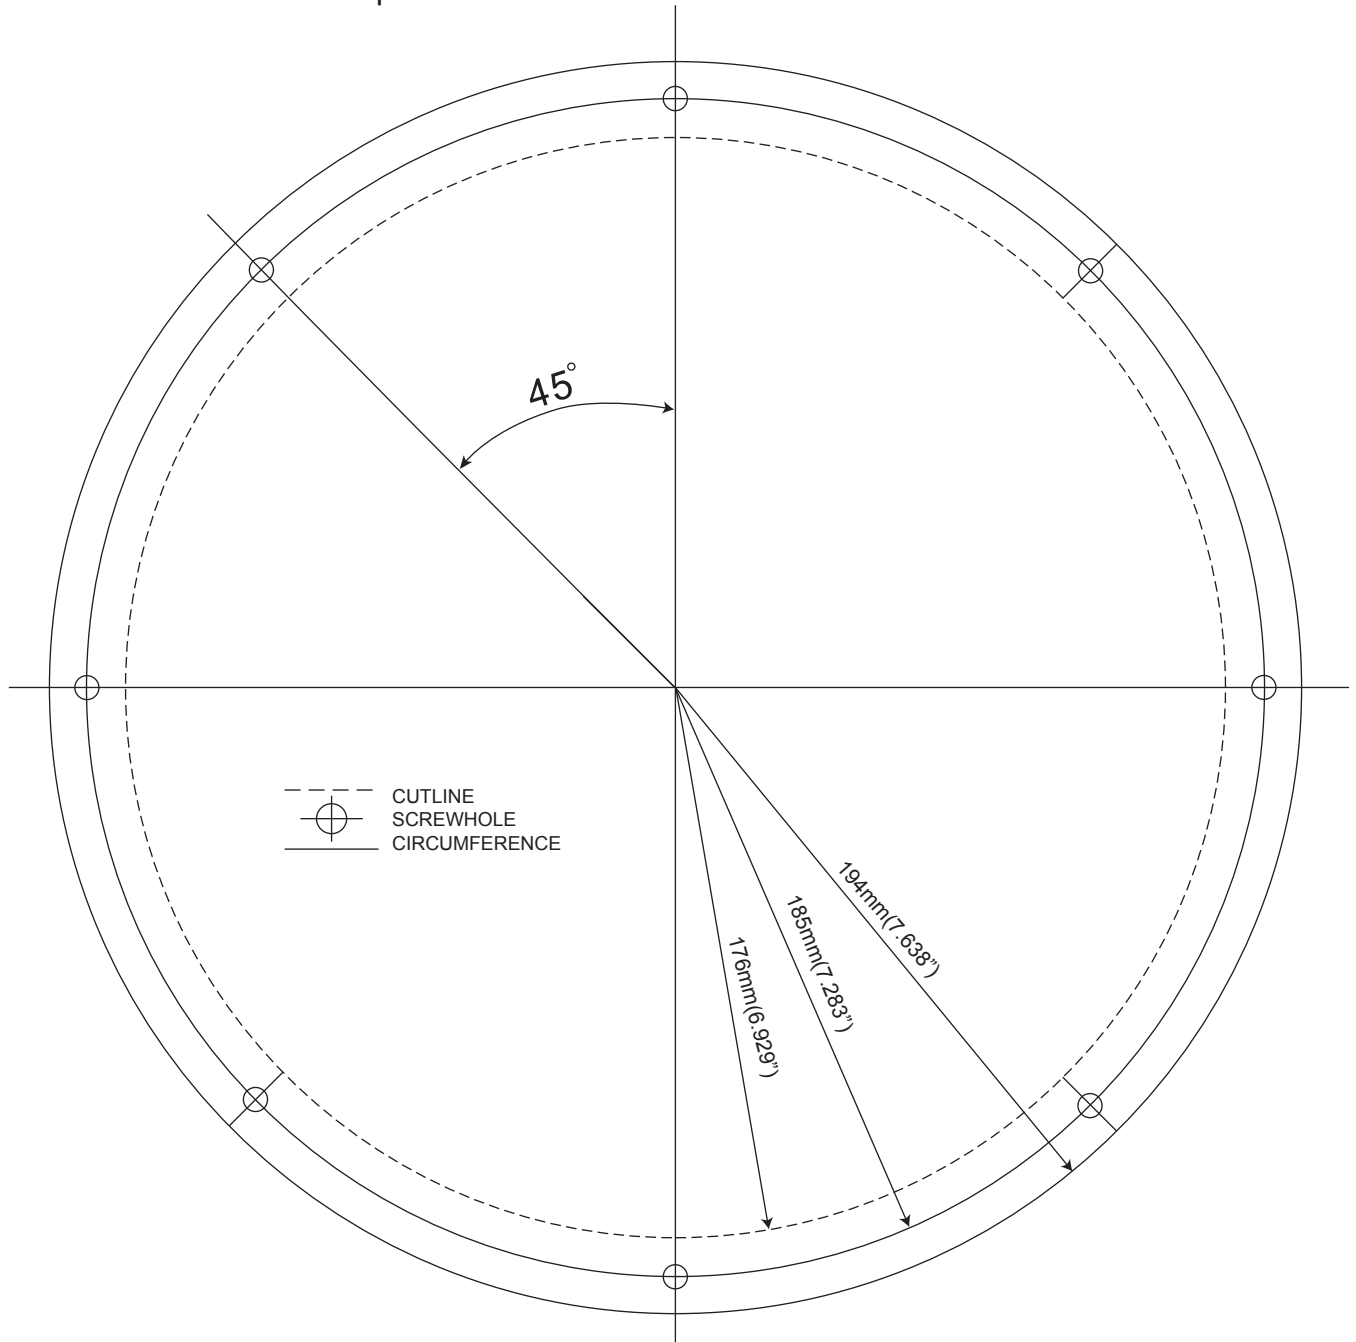

LEGACY[®]

TEMPLATE FOR 15" WOOFER

Note: This document provides measurement information to use when determining cutout placement. Its printout is not intended to be used as actual size.

SPEAKER PARAMETER

| MODEL | F _s (Hz) | REVE | Q _{ms} | Q _{es} | Q _{ts} | V _{as} (CuFt) | SPL (dB) | MAXPOWER (W) |
|---------|------------------------|-------|-----------------|-----------------|-----------------|---------------------------|-------------|-----------------|
| LW15590 | 25 | 2 OHM | 7.58 | 0.62 | 0.57 | 7.37 | 89 | 2400 |
| | | 4 OHM | 7.24 | 1.21 | 1.04 | | | |
| | | 8 OHM | 7.92 | 0.61 | 0.57 | | | |