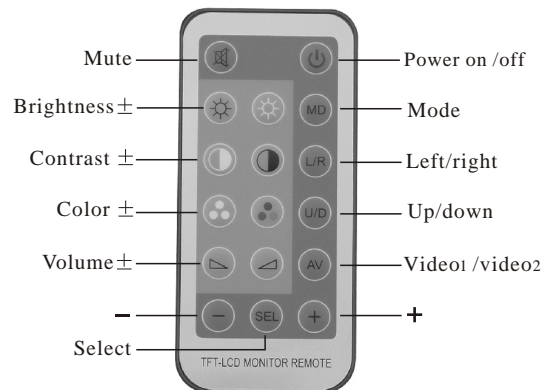

7.2" ROOF MOUNT TFT - LCD MONITOR OSD ADJUSTMENT

1. Press the POWER ON/OFF button on the monitor or remote unit to turn on the power.
 - a. Touch power switch on the monitor to select video/audio inputs.
 - b. Press power switch on the monitor 2 second to turn off the monitor
2. Press MENU button on the monitor or remote unit to active the OSD function show on the LCD screen and press again to select the adjustment item as below.
 - BRIGHTNESS
 - CONTRAST
 - COLOR
 - VOLUME
 - SATURATION
3. Press UP/DOWN button on the monitor or remote unit to increase or decrease the value of the adjustment functions for optimum viewing.
 - REMOTE CONTROL UNIT
 - POWER on/off

FEATURES ON SCREEN DISPLAY CONTROL
ON SCREEN DISPLAY CONTROL
WIDE SCREEN LCD PANEL
SUPER BRIGHT LCD PANEL
FM signal output for wireless headphone

4. WIRE CONNECTION

Red wire: +ve
Black wire: -ve
Violet wire: none
Yellow RCA Jack: Video1 In
White RCA Jack: Video2 In

5. ACCESSORIES

EXTENSION MINIDIN CABLE 1 PC
REMOTE CONTROL UNIT 1 PC
VIDEO CABLE 1 PC
MOUNTING PLATE 1 PC

6. LCD MONITOR REMOTE CONTROL

SPECIFICATIONS:

DISPLAY.....	7.2" WIDE SCREEN TFT-LCD
BACK LIGHT	BUILT IN CCFT
DOT FORMAT	1440 x 480
VIDEO INPUT LEVEL	COMPOSITE 1.0V P-P/75 OHMS
VIDEO INPUT SYSTEMS.....	NTSC AUTO SWITCHING
POWER SOURCE.....	DC 12V +/- 15%
POWER CONSUMPTION	700Ma (max) / 10w (max)
OPERATION TEMPERATURE	-20 Celcius to + 75 Celcius
STORAGE TEMPERATURE	-30 Celcius to + 85 Celcius
DIMENSIONS	210 (W) x 182 (H) x 38.5 (D) mm
NET WEIGHT	0.9 KGS