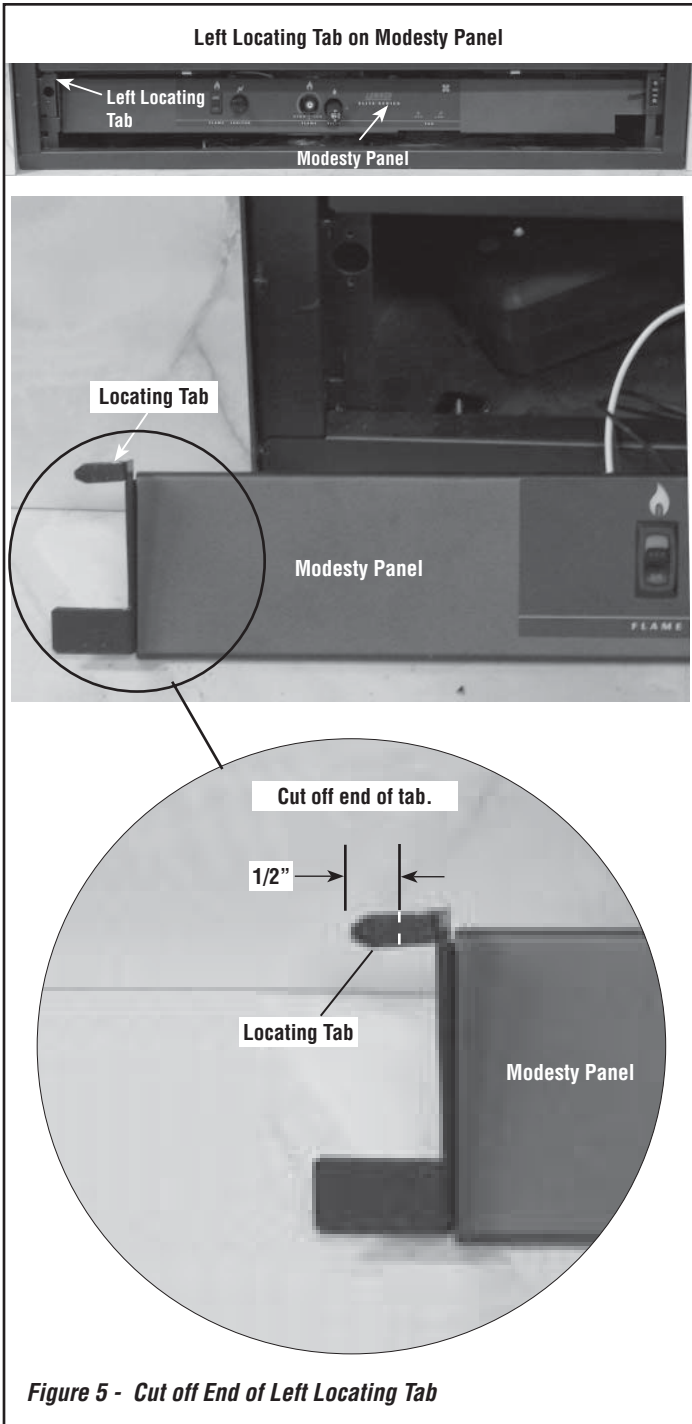

Figure 2 - Remove Upper and/or Lower Panel(s)

Lower Panel - Remove the lower louvered or radiant panel assembly as follows:

- **Hinged Panel (see Figure 3)** - Gently depress the outer top corners of the louvered *Control Compartment Access Panel* until the spring-loaded magnetic catches "pop" it free, allowing it to swing out and down to open. With the panel in the open position, depress the spring-loaded hinge pin on left side until it disengages from the left cabinet panel hole. Pull panel away from fireplace.

Figure 3 - Remove Hinged Lower Panel

- **Hooked Panel (see Figure 4)** - Remove the panel by gently lifting it upward until the hook catches on both sides clear the locating slots. Then pull door out to remove.

Figure 4 - Remove Hooked Lower Panel

2. If fireplace has a modesty panel with side locating tabs as shown in **Figure 5**, the left tab will require the following modification:
 - a. Remove the modesty panel from the control compartment (see instructions in Homeowners Care and Operation Manual).
 - b. Using cutting pliers, cut 1/2" off the end of the left top locating tab on the modesty panel only as shown in **Figure 5**.
 - c. Reinstall modesty panel in fireplace control compartment.

Figure 5 - Cut off End of Left Locating Tab

3. Remove Magnet in the Control Compartment (if necessary) per instructions in **Figure 6**.

4. Light the appliance following instructions on lighting label in control compartment or see lighting instructions in *Homeowner's Care and Operation Manual* provided with appliance. **Ensure that the latch(es) below the door are engaged with the door's vee-flange and fully closed before operating the fireplace.**
5. **Install Grilles (see Figure 7)** - Remove the grilles from packaging. Position the grilles so that the hook catches on the back of grilles slide into corresponding slots on fireplace.