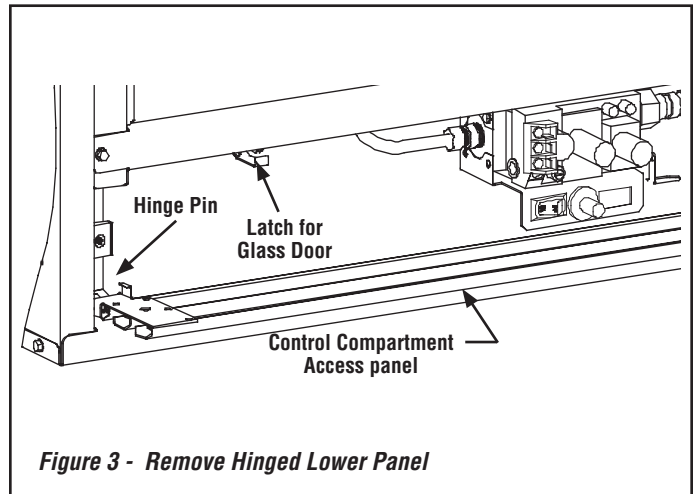

- **INSTALL THIS KIT ONLY WHEN THE FIREPLACE IS OFF AND COLD!**

INSTALLATION INSTRUCTIONS:

1. Remove Louvered or Radiant Panel/Hood Assembly -

Upper Panel - Remove the upper louvered or radiant panel/hood assembly by pulling the assembly up and out (see **Figure 2**). In instances where the radiant panel is used and it is framed in with tile or other approved material, the hood must still be removed by firmly pulling it forward until it releases from the receiving brackets.

Figure 2 - Remove Upper and/or Lower Panel(s)

Lower Panel - Remove the lower louvered or radiant panel assembly as follows:

- **Hinged Panel (see Figure 3)** - Gently depress the outer top corners of the louvered *Control Compartment Access Panel* until the spring-loaded magnetic catches "pop" it free, allowing it to swing out and down to open. With the panel in the open position, depress the spring-loaded hinge pin on left side until it disengages from the left cabinet panel hole. Pull panel away from fireplace.

Figure 3 - Remove Hinged Lower Panel

- **Hooked Panel (see Figure 4)** - Remove the panel by gently lifting it upward until the hook catches on both sides clear the locating slots. Then pull door out to remove.