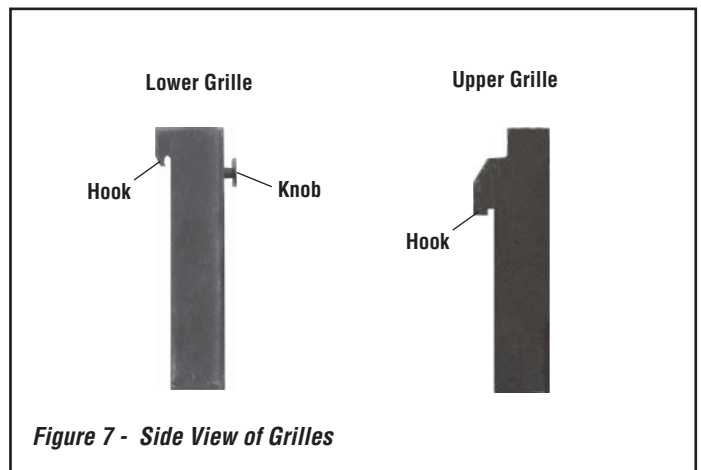

Figure 4 - Remove Hooked Lower Panel

2. If fireplace has a modesty panel with side locating tabs as shown in **Figure 5**, the left tab will require the following modification:
 - a. Remove the modesty panel from the control compartment (see instructions in Homeowners Care and Operation Manual).
 - b. Using cutting pliers, cut 1/2" off the end of the left top locating tab on the modesty panel only as shown in **Figure 5**.
 - c. Reinstall modesty panel in fireplace control compartment.

Figure 5 - Cut off End of Left Locating Tab

3. Remove Magnet in the Control Compartment (if necessary) per instructions in **Figure 6**.

4. Light the appliance following instructions on lighting label in control compartment or see lighting instructions in *Homeowner's Care and Operation Manual* provided with appliance. **Ensure that the latch(es) below the door are engaged with the door's vee-flange and fully closed before operating the fireplace.**
5. **Install Grilles (see Figure 7)** - Remove the grilles from packaging. Position the grilles so that the hook catches on the back of grilles slide into corresponding slots on fireplace.