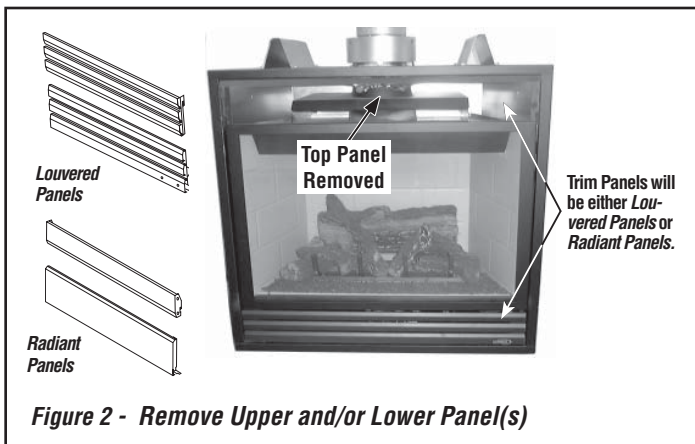

- **INSTALL THIS KIT ONLY WHEN THE FIREPLACE IS OFF AND COLD!**

INSTALLATION INSTRUCTIONS:

1. Remove Louvered or Radiant Panel/Hood Assembly -

Upper Panel - Remove the upper louvered or radiant panel/hood assembly by pulling the assembly up and out (see **Figure 2**). In instances where the radiant panel is used and it is framed in with tile or other approved material, the hood must still be removed by firmly pulling it forward until it releases from the receiving brackets.

Figure 2 - Remove Upper and/or Lower Panel(s)

Lower Panel - Remove the lower louvered or radiant panel assembly as follows:

- **Hinged Panel (see Figure 3)** - Gently depress the outer top corners of the louvered *Control Compartment Access Panel* until the spring-loaded magnetic catches "pop" it free, allowing it to swing out and down to open. With the panel in the open position, depress the spring-loaded hinge pin on left side until it disengages from the left cabinet panel hole. Pull panel away from fireplace.