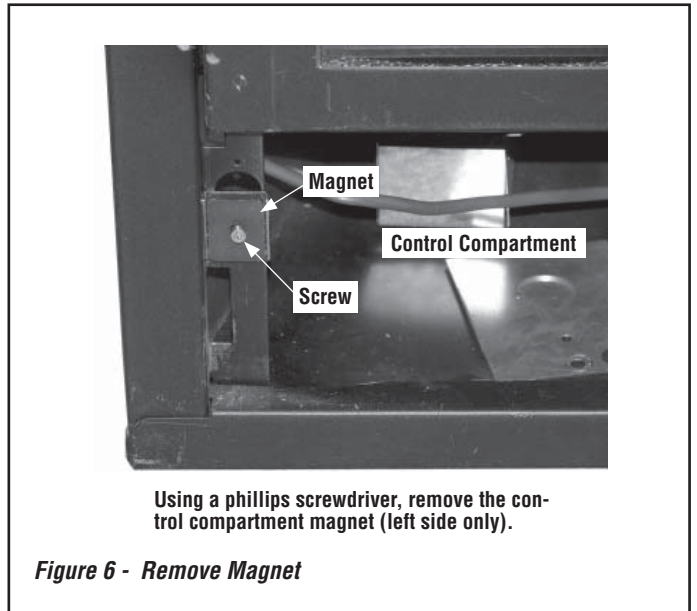

Figure 3 - Remove Hinged Lower Panel

- **Hooked Panel (see Figure 4)** - Remove the panel by gently lifting it upward until the hook catches on both sides clear the locating slots. Then pull door out to remove.

Figure 4 - Remove Hooked Lower Panel

2. If fireplace has a modesty panel with side locating tabs as shown in **Figure 5**, the left tab will require the following modification:
 - a. Remove the modesty panel from the control compartment (see instructions in Homeowners Care and Operation Manual).
 - b. Using cutting pliers, cut 1/2" off the end of the left top locating tab on the modesty panel only as shown in **Figure 5**.
 - c. Reinstall modesty panel in fireplace control compartment.

Figure 5 - Cut off End of Left Locating Tab

3. Remove Magnet in the Control Compartment (if necessary) per instructions in **Figure 6**.

4. Light the appliance following instructions on lighting label in control compartment or see lighting instructions in *Homeowner's Care and Operation Manual* provided with appliance. **Ensure that the latch(es) below the door are engaged with the door's vee-flange and fully closed before operating the fireplace.**
5. **Install Grilles (see Figure 7)** - Remove the grilles from packaging. Position the grilles so that the hook catches on the back of grilles slide into corresponding slots on fireplace.