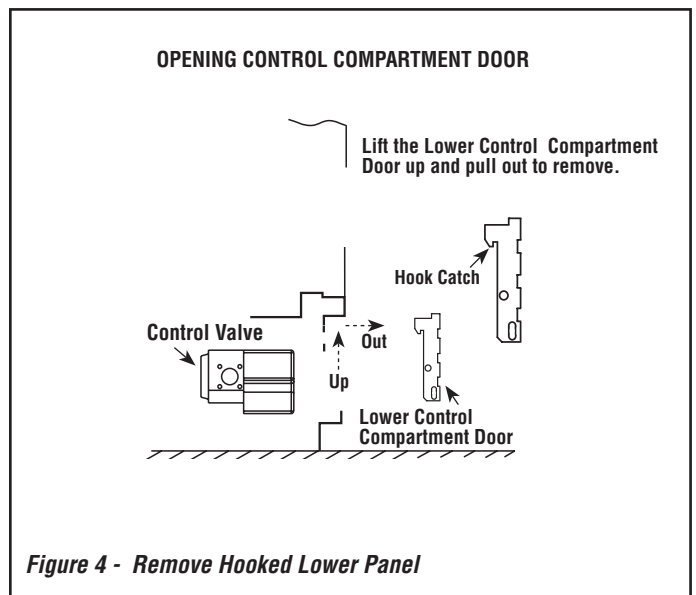

Figure 2 - Remove Upper and/or Lower Panel(s)

Lower Panel - Remove the lower louvered or radiant panel assembly as follows:

- **Hinged Panel (see Figure 3)** - Gently depress the outer top corners of the louvered *Control Compartment Access Panel* until the spring-loaded magnetic catches "pop" it free, allowing it to swing out and down to open. With the panel in the open position, depress the spring-loaded hinge pin on left side until it disengages from the left cabinet panel hole. Pull panel away from fireplace.

Figure 3 - Remove Hinged Lower Panel

- **Hooked Panel (see Figure 4)** - Remove the panel by gently lifting it upward until the hook catches on both sides clear the locating slots. Then pull door out to remove.

Figure 4 - Remove Hooked Lower Panel

2. If fireplace has a modesty panel with side locating tabs as shown in **Figure 5**, the left tab will require the following modification:
 - a. Remove the modesty panel from the control compartment (see instructions in Homeowners Care and Operation Manual).
 - b. Using cutting pliers, cut 1/2" off the end of the left top locating tab on the modesty panel only as shown in **Figure 5**.
 - c. Reinstall modesty panel in fireplace control compartment.

Figure 5 - Cut off End of Left Locating Tab

3. Remove Magnet in the Control Compartment (if necessary) per instructions in **Figure 6**.

4. Light the appliance following instructions on lighting label in control compartment or see lighting instructions in *Homeowner's Care and Operation Manual* provided with appliance. **Ensure that the latch(es) below the door are engaged with the door's vee-flange and fully closed before operating the fireplace.**
5. **Install Grilles (see Figure 7)** - Remove the grilles from packaging. Position the grilles so that the hook catches on the back of grilles slide into corresponding slots on fireplace.