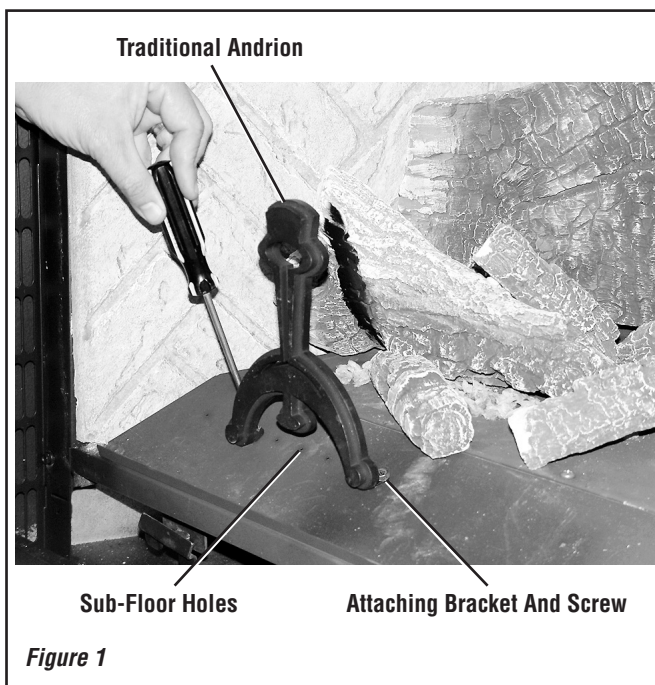

NOTE: DIAGRAMS & ILLUSTRATIONS NOT TO SCALE.

The manufacturer reserves the right to make changes at any time, without notice, in design, materials, specifications, prices and also to discontinue colors, styles and products. Consult your local distributor for fireplace code information.