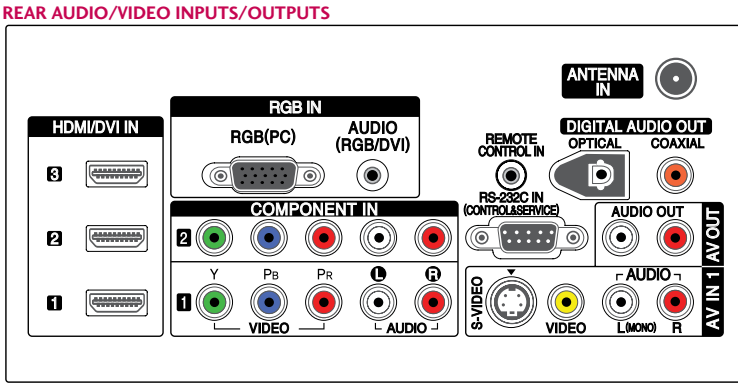

REAR AUDIO/VIDEO INPUTS/OUTPUTS

RF In (Antenna/Cable)	1
L/R Audio/Composite Video In	1
L/R Audio Out	1

REAR AUDIO/VIDEO INPUTS/OUTPUTS (CONTINUED)

S-Video In	1
HD Component Video In (Y,Pb,Pr) + L/R Audio	2
Digital Audio Out	2 (1 Coaxial/1 Optical)
HDMI/HDPCP Input	3
RGB In (D-Sub 15pin) - PC	1
PC Audio Input	1
RS-232c In (Control/Service)	1
Remote Control In (IR)	1

SIDE AUDIO/VIDEO INPUTS/OUTPUTS

L/R Audio/Composite Video In	1
S-Video In	1
USB In (Music, Photos Only)	1 (JPEG,/MP3)

CABINET/ACCESSORIES

Cabinet Style	Table Top
Cabinet Color	Gloss Black
Remote Control Type	Universal
VESA® Compatible (W x H)	600mm x 400mm

POWER

Consumption (Typical)	165 W
Stand-by Consumption	1 W
Energy Star Compliant	•

SPECIFICATIONS

Dimensions w/Out Stand (W x H x D)	36.5" x 25.0" x 3.5"
Weight w/Out Stand	35.9 lbs.
Dimensions w/Stand (W x H x D)	36.5" x 27.5" x 11.0"
Weight w/Stand	44.1 lbs.
Dimensions w/Packaging (W x H x D)	39.3" x 34.4" x 10.4"
Weight In Package	54.0 lbs.
UPC	719192171404
Warranty	1 Year Parts/Labor