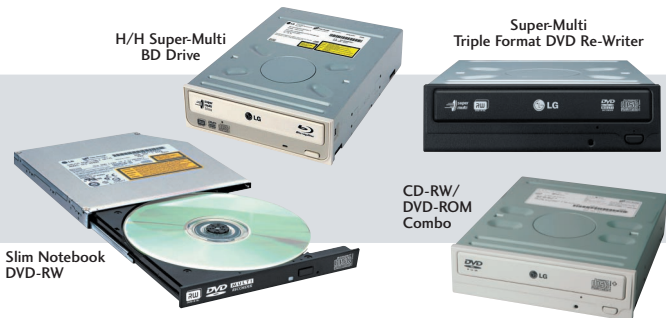

LG's Super Multi line of DVD Writers enables recording of all available DVD formats in one convenient package. Whether it be DVD-RAM or DVD+RW, any DVD or CD you throw at it, the Super Multi can handle.

WARRANTY

- 1 Year Warranty on Optical Drives
- 48 Hour Swap Program
- Call Toll-Free 1-800-243-0000

www.LGSuperSeller.com
www.LGusa.com

CONTACT US

- For more information, please visit www.LGUSA.com
- Resellers, please visit www.LGSuperSeller.com
- Phone: 201-816-2000, 800-243-0000
- Email: lgsuperseller@lge.com