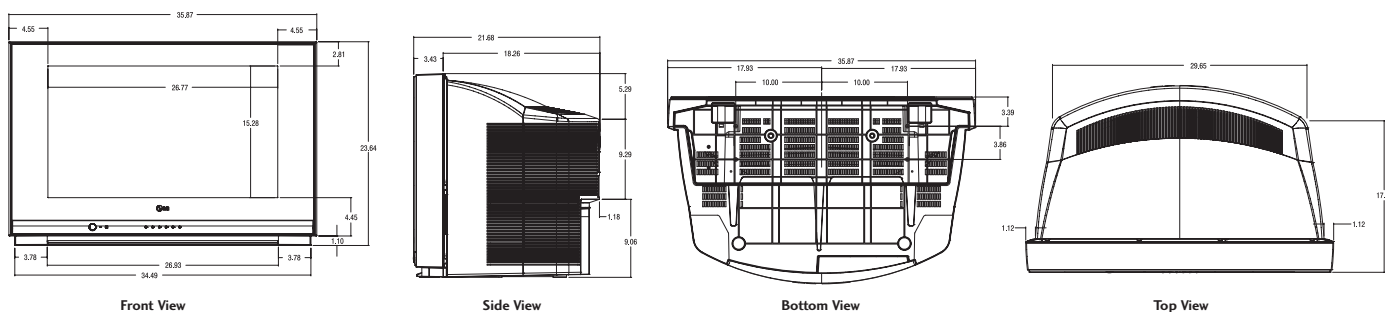

Pro:Idiom™
CONTENT SECURITY by LG

XD™
ENGINE

HDTV
MONITOR

30FZ1DC 30" Wide Truly Flat CRT Commercial Grade TV

DIMENSIONS

SCREEN SIZE	30"
Dimensions (H x W x D)	23.64" x 35.87" x 21.68"
Weight	1279 Lbs.

VIDEO ENHANCEMENTS	
CRT	30" Wide Flat
Display Format	1920 x 1080i
Horizontal/Vertical Scan Rate	15.75 kHz/60 Hertz
Integrated ATSC/NTSC	Yes
Open QAM Tuner	
Dynamic Focus	Yes
Comb Filter	4H Comb Filter
Scan Velocity Modulation	Yes (Off/Low/High)
Color Temperature	Yes (Cool/Mid/Warm)
Auto Flesh Tone	Yes
DLTI/DCTI	Yes
Black/Blue Stretcher	Yes
White Level Compression	Yes
Advanced Ghost Canceler	Yes
Improved Weak Signal Performance	Yes (PVSB)
3:2 Cinema Correction	Yes
Aspect Ratio Correction	Normal, Wide, Horizon, Zoom1, Zoom2, Cinema Zoom
Manual Degaussing	Yes
Tilt Correction Control	Yes (Manual)
Picture User Control	Contrast/Brightness/Tint/Color/Sharpness
EZ Video	Custom, Normal, Movie, Sports, Video Game, Weak Signal, Day Light
LST-4100a Required	Yes (Sold Separately)