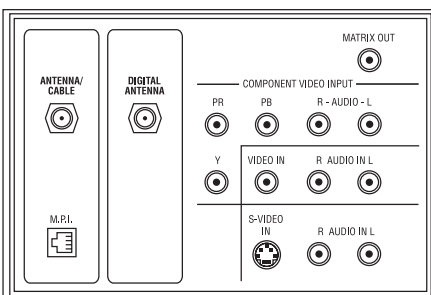

Required Approvals

UL, C-UL, NOM, FCC (B)	Yes
------------------------	-----

Power

Power Supply – 120V/60Hz	Yes
Power Consumption – 115 Watts	Yes

REAR JACK PANEL

FRONT JACK PANEL

www.LGcommercial.com

LG Electronics USA, Inc. 2000 Millbrook Drive, Lincolnshire, IL 60069 Customer Service: 1-888-865-3026

Dimensions and weights are approximate. Design and specifications subject to change without notice. The "LG Life's Good" is a registered trademark of LG Electronics USA, Inc. All other corporate and brand names are trademarks of their respective owners. ©2007 LG Electronics USA, Inc. Printed in the USA. 16813LG27FB32C0307