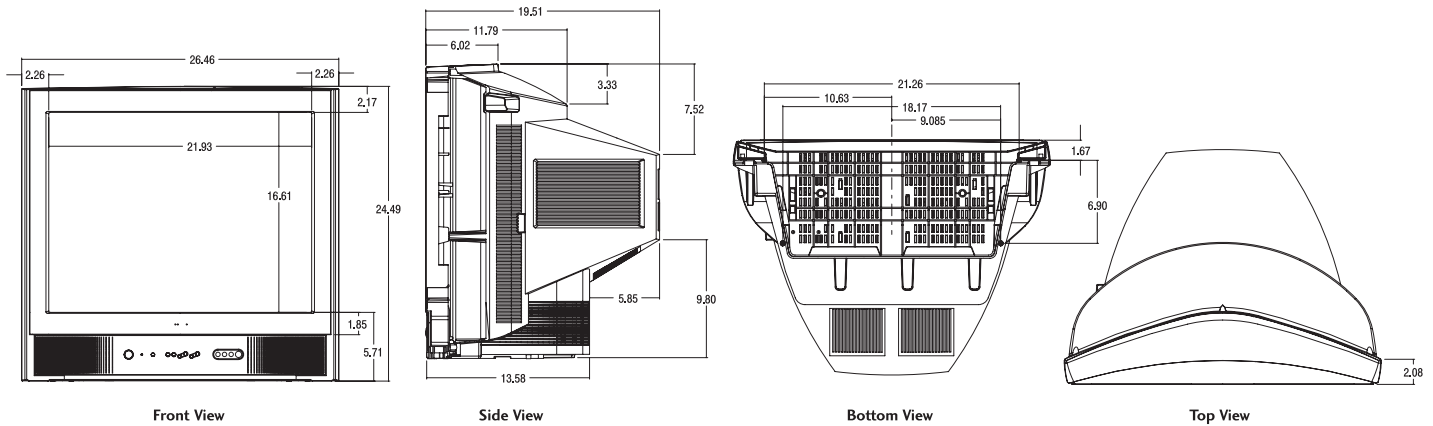

www.LGcommercial.com

SPECIFICATIONS

Dimensions

Cabinet (W x H x D)	26.46" x 24.49" x 19.51"
Weight	88.8 Lbs.
Carton Dimensions (W x H x D)	29.75" x 28.50" x 22.75"
Shipping Weight	97.6 Lbs.
UPC Code	7191922169593