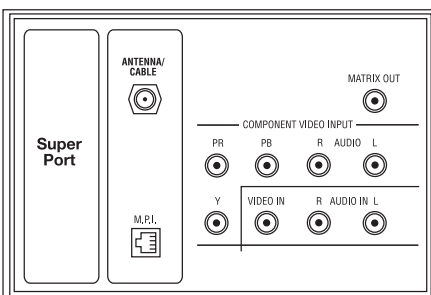

REAR JACK PANEL

FRONT JACK PANEL

www.LGcommercial.com

LG Electronics U.S.A., Inc., Commercial Products Division, 2000 Millbrook Drive, Lincolnshire, IL 60069
Contact Your LG Sales Manager Toll-Free – Hospitality: 1-800-228-1236; Channel Markets: 1-800-897-8871
Customer Service: 1-888-865-3026 Dimensions and weights are approximate. Design and specifications subject to change without notice.
The "LG Life's Good" is a registered trademark of LG Electronics U.S.A., Inc. All other trademarks are property of their respective owners.
©2007 LG Electronics U.S.A., Inc. Printed in the USA - August 2007.

18026LG27FB34C0807