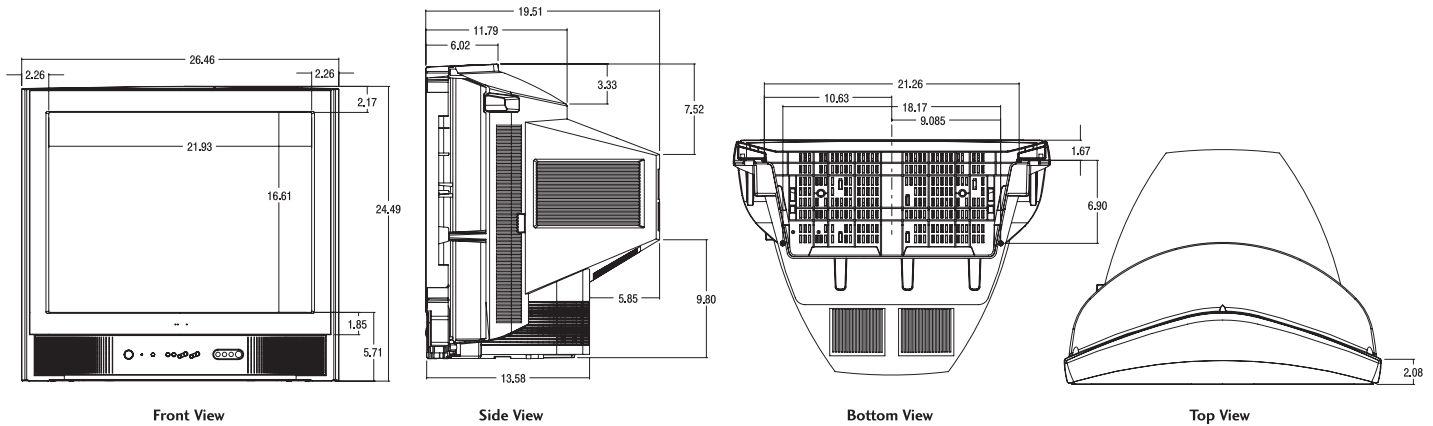

 **LG**  
Life's Good

[www.LGcommercial.com](http://www.LGcommercial.com)

**SPECIFICATIONS**

**Dimensions**

Cabinet (W x H x D)	26.46" x 24.49" x 19.51"
Weight	88.8 Lbs.
Carton Dimensions (W x H x D)	29.75" x 28.50" x 22.75"
Shipping Weight	97.6 Lbs.
UPC Code	719192171107