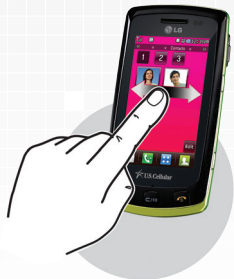

Taking a Picture

Recording a Video

[www.lgusa.com/bliss](http://www.lgusa.com/bliss)

Download from [Www.Somanuals.com](http://Www.Somanuals.com). All Manuals Search And Download.

**LG**

Life's Good

# Getting to Know Your Phone

*\*Press this key to lock/unlock the phone.*

Download from [Www.Somanuals.com](http://www.Somanuals.com). All Manuals Search And Download.

# Touch UI (Touch Screen)

The sleek and ultra slim LG Bliss offers the latest technology right at your fingertips, including a next generation user interface with three customizable home screens, Flash UI for clear images and fun animations, and a built-in accelerometer, all accessible from a large 3.0" touch screen.