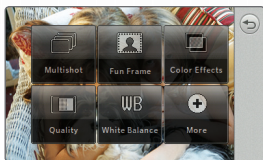

Taking a Picture

Capture special moments with the integrated 2.0 megapixel camera. LG Bliss' advanced editing features give you endless possibilities for creating fun pictures to send to your friends.

1. From standby mode and with the phone unlocked, quickly press the **Camera Key** .
2. You may adjust settings like brightness or resolution with the icons on the left or access the camcorder or previously captured images with the icons on the right.
3. When you're ready, press the **Camera Key** to take a picture.