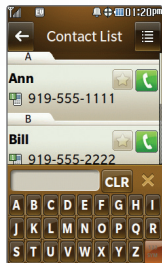

Search Contacts

1. From a home screen, tap the **Contacts Icon** .
2. Enter the name of the desired contact with the virtual QWERTY keyboard.

Note: The touch screen automatically locks when the phone is left inactive. To unlock the touch screen, touch the **Unlock Icon** or press the **Hold Key** located on the right side of the phone.