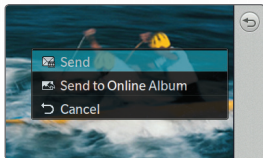

Recording a Video

Record all the action with LG Bliss' camcorder!

1. From standby mode and with the phone unlocked, press the **Camera Key** .
2. Tap the **Record Video Icon** .
3. You may adjust settings like zoom or recording time with the icons on the left or access the camera or previously recorded videos with the icons on the right.
4. Tap the **Recording Icon** to begin recording your video.
5. When you are ready to stop recording, tap the **Stop Recording Icon** .