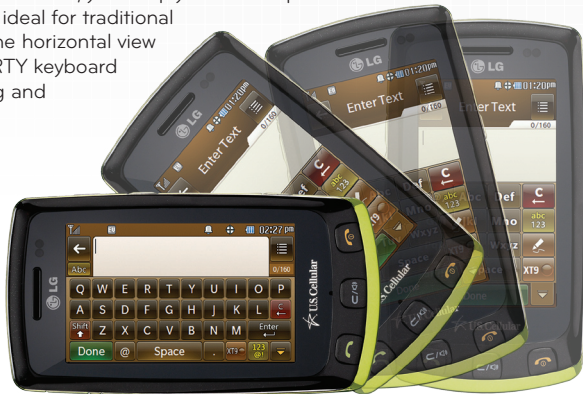

## Multimedia Home Screen

The **Multimedia Home Screen** hosts shortcuts to multimedia files such as your favorite photos, music, and videos.

# Intuitive Rotating Display

When you rotate your phone while viewing photos or browsing the web, your LG Bliss automatically detects the change and rotates the display from portrait to landscape or controls games using inclining, declining, and shaking movements.

To adjust the user interface, you simply rotate the phone. The vertical view is ideal for traditional phone use, while the horizontal view displays the QWERTY keyboard for easy messaging and web browsing.