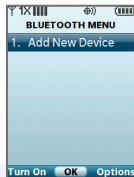

Bluetooth® Pairing

Enjoy the convenience of hands-free communication with *Bluetooth* wireless technology on your LG Cosmos!

1. Before you begin, place the *Bluetooth* device into pairing mode.* From standby mode and with the slide closed, press for **Menu**.
2. Select **Settings & Tools (9)**.
3. Press the **4 Key** for **Bluetooth Menu (4)**.
4. Press to select **Add New Device (1)**.
5. Press to search for the device.
6. Select your device from the results by pressing .
7. Press for **Yes** to connect to the device.

*Refer to your *Bluetooth* accessory's user guide for information about initiating pairing mode and the passcode, if asked (typically "0000").

Note: *Bluetooth* accessories sold separately.

Download from [Www.Somanuals.com](http://www.Somanuals.com). All Manuals Search And Download.