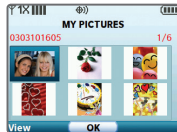

Update your status and upload pictures via the Social Networks feature on LG Cosmos! Stay in touch with friends and family, and keep everyone updated on events as they happen!

Update Status

1. With the slide open and from the Quick Menu, select **Social Networks**.
2. Highlight a social network and press **OK**.
3. Select **Status Update (1)**, enter a message with the QWERTY keyboard, and press **OK**.*

Upload a Picture

1. With the slide open and from the Quick Menu, select **Social Networks**.
2. Highlight a social network and press **OK**.
3. Select **Picture Upload (2)**, highlight the image you wish to upload, and press **OK**.*

*If this is the first time you have updated your status or uploaded a picture, you will then receive a text message with instructions on how to link your phone to your social network for future updates and uploads.

Download from [Www.Somanuals.com](http://www.Somanuals.com). All Manuals Search And Download.