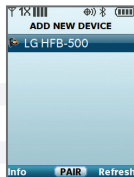

Bluetooth® Pairing

Enjoy the convenience of hands-free communication with *Bluetooth* wireless technology on your LG Cosmos!

1. Before you begin, place the *Bluetooth* device into pairing mode.* From standby mode and with the slide closed, press for **Menu**.
2. Select **Settings & Tools (9)**.
3. Press the **4 Key** for **Bluetooth Menu (4)**.
4. Press to select **Add New Device (1)**.
5. Press to search for the device.
6. Select your device from the results by pressing .
7. Press for **Yes** to connect to the device.

*Refer to your *Bluetooth* accessory's user guide for information about initiating pairing mode and the passcode, if asked (typically "0000").

Note: *Bluetooth* accessories sold separately.

Download from [Www.Somanuals.com](http://www.Somanuals.com). All Manuals Search And Download.