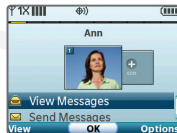

Adding Favorite Contacts

LG Cosmos features a handy Favorites function. Add up to 10 favorites for quick and easy messaging to your most used contacts.

1. With the slide open and from the Quick Menu, select **Favorites**.
2. Press **OK** for **Add**.
3. Press **OK** to select **Contacts (1)**.
4. Press **OK** to mark a highlighted contact.
5. Press the **Left Soft Key** for **Done**.