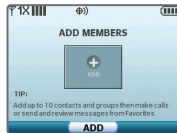

Adding Favorite Contacts

LG Cosmos features a handy Favorites function. Add up to 10 favorites for quick and easy messaging to your most used contacts.

1. With the slide open and from the Quick Menu, select **Favorites**.
2. Press **OK** for **Add**.
3. Press **OK** to select **Contacts (1)**.
4. Press **OK** to mark a highlighted contact.
5. Press the **Left Soft Key** for **Done**.