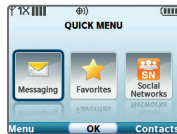

Accessing and Using the Quick Menu

By default, when you open the slide on your LG Cosmos, the Quick Menu appears. This menu gives you access to text messaging, your favorites, and social networking.

1. Open the slide on your LG Cosmos. The Quick Menu should appear.*
  - Select **Messaging** to begin a new text message or to access your voicemail, mobile IM, email, and more.
  - Select **Favorites** to access your favorites or to add a new favorite. For more information on adding a favorite, see the **Adding Favorite Contacts** panel on this Quick Start Guide.
  - Select **Social Networks** to access various social networks, such as Facebook®, MySpace™, and Twitter™. You may also add additional social networks by pressing the **Left Soft Key** for **New**.

*You may enable or disable this menu under **Settings & Tools (9) > Phone Settings (8) > Set Shortcuts (2) > Set Slide Open View (4)**.

Download from [Www.Somanuals.com](http://www.Somanuals.com). All Manuals Search And Download.