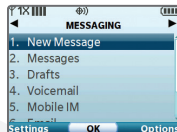

## Adding Favorite Contacts

LG Cosmos features a handy Favorites function. Add up to 10 favorites for quick and easy messaging to your most used contacts.

1. With the slide open and from the Quick Menu, select **Favorites**.
2. Press **OK** for **Add**.
3. Press **OK** to select **Contacts (1)**.
4. Press **OK** to mark a highlighted contact.
5. Press the **Left Soft Key** for **Done**.

## Accessing and Using the Quick Menu

By default, when you open the slide on your LG Cosmos, the Quick Menu appears. This menu gives you access to text messaging, your favorites, and social networking.

1. Open the slide on your LG Cosmos. The Quick Menu should appear.\*
  - Select **Messaging** to begin a new text message or to access your voicemail, mobile IM, email, and more.
  - Select **Favorites** to access your favorites or to add a new favorite. For more information on adding a favorite, see the **Adding Favorite Contacts** panel on this Quick Start Guide.
  - Select **Social Networks** to access various social networks, such as Facebook®, MySpace™, and Twitter™. You may also add additional social networks by pressing the **Left Soft Key** for **New**.