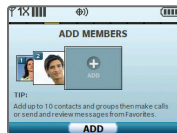

## Adding Favorite Contacts

LG Cosmos features a handy Favorites function. Add up to 10 favorites for quick and easy messaging to your most used contacts.

1. With the slide open and from the Quick Menu, select **Favorites**.
2. Press **OK** for **Add**.
3. Press **OK** to select **Contacts (1)**.
4. Press **OK** to mark a highlighted contact.
5. Press the **Left Soft Key** for **Done**.

## Accessing and Using the Quick Menu

By default, when you open the slide on your LG Cosmos, the Quick Menu appears. This menu gives you access to text messaging, your favorites, and social networking.

1. Open the slide on your LG Cosmos. The Quick Menu should appear.\*
  - Select **Messaging** to begin a new text message or to access your voicemail, mobile IM, email, and more.
  - Select **Favorites** to access your favorites or to add a new favorite. For more information on adding a favorite, see the **Adding Favorite Contacts** panel on this Quick Start Guide.
  - Select **Social Networks** to access various social networks, such as Facebook®, MySpace™, and Twitter™. You may also add additional social networks by pressing the **Left Soft Key** for **New**.