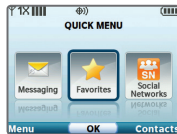

Adding Favorite Contacts

LG Cosmos features a handy Favorites function. Add up to 10 favorites for quick and easy messaging to your most used contacts.

1. With the slide open and from the Quick Menu, select **Favorites**.
2. Press **OK** for **Add**.
3. Press **OK** to select **Contacts (1)**.
4. Press **OK** to mark a highlighted contact.
5. Press the **Left Soft Key** for **Done**.