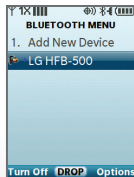

Bluetooth® Pairing

Enjoy the convenience of hands-free communication with *Bluetooth* wireless technology on your LG Cosmos!

1. Before you begin, place the *Bluetooth* device into pairing mode.* From standby mode and with the slide closed, press for **Menu**.
2. Select **Settings & Tools (9)**.
3. Press the **4 Key** for **Bluetooth Menu (4)**.
4. Press to select **Add New Device (1)**.
5. Press to search for the device.
6. Select your device from the results by pressing .
7. Press for **Yes** to connect to the device.

*Refer to your *Bluetooth* accessory's user guide for information about initiating pairing mode and the passcode, if asked (typically "0000").

Note: *Bluetooth* accessories sold separately.

Download from [Www.Somanuals.com](http://www.Somanuals.com). All Manuals Search And Download.