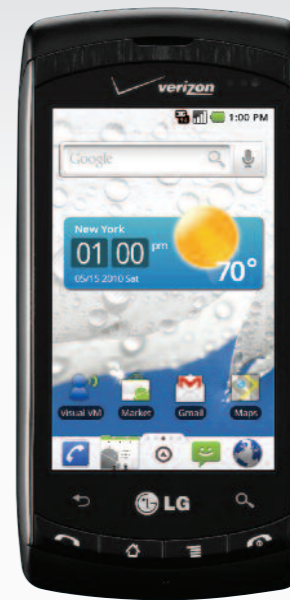

Visit the Device Training website for the latest information on the product, tips & tricks, training materials, videos, and more!
devicetrainingteam.vzwcorp.com