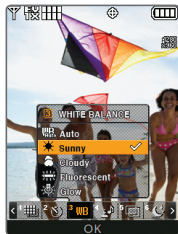

Taking a Picture/Recording a Video

Don't miss out on the perfect shot! You'll always be ready to record any moment with the VX8360's 1.3 megapixel camera and camcorder.

1. To activate camera mode: From standby mode and with the flip open, press the side **Camera Key** .
  To activate video mode: From standby mode and with the flip open, press and *hold* for 2 seconds.
2. Press **left** or **right** on the **Directional Key** to zoom. Press **up** or **down** to adjust the brightness. Press the **Right Soft Key** to access additional camera/video options.
3. Press **OK** to take a photo or start/stop recording.
4. Press the **Left Soft Key** to save the picture/video, or press **OK** to send it.

*Camera setting of 1280x960 pixels does not support zoom function.

Note: To take a self-portrait with the flip closed, press and *hold* . Press again to take a picture, or press and *hold* once more to activate video mode.