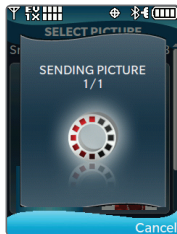

Sending Pictures via Bluetooth

Why not share the pictures you've taken with others? Pair with another Bluetooth-enabled phone and send photos in a flash!

1. From standby mode and with the flip open, press **OK** and then scroll to the **Settings & Tools menu**.
2. Select **Bluetooth Menu (3)**, and then select the Bluetooth device you wish to send the picture to by pressing **OK**.
3. Select **Send Picture (5)**, and then mark the pictures to be sent by pressing **OK**.
4. When you're finished, press the **Left Soft Key** for **Done**.