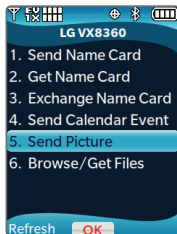

Sending Pictures via Bluetooth

Why not share the pictures you've taken with others? Pair with another Bluetooth-enabled phone and send photos in a flash!

1. From standby mode and with the flip open, press **OK** and then scroll to the **Settings & Tools menu**.
2. Select **Bluetooth Menu (3)**, and then select the Bluetooth device you wish to send the picture to by pressing **OK**.
3. Select **Send Picture (5)**, and then mark the pictures to be sent by pressing **OK**.
4. When you're finished, press the **Left Soft Key** for **Done**.