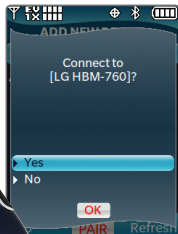

Bluetooth® Pairing

Stay connected without wires or cables! Pair your VX8360 with headsets, phones, and other devices to make your life easier!

1. Set your Bluetooth accessory into pairing mode.*
2. From standby mode and with the flip open, press **OK** and then scroll to the **Settings & Tools** menu.
3. Select **Bluetooth Menu (3)** and then **Add New Device (1)**.
4. If Bluetooth is off, you will be prompted to turn it on by pressing **OK**.
5. Press **OK** to begin searching for the accessory. Once it is found, highlight it and press **OK** to pair.*
6. Press **OK** to connect with the device.

*Refer to your Bluetooth accessory's user guide for information about initiating pairing mode and the passkey if asked (typically "0000"). If the accessory supports the headset/hands-free profile, your phone will automatically pair for you without having to input the passkey.

Note: Bluetooth accessories sold separately.