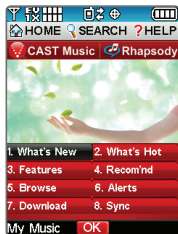

VX8360

Quick Start Guide

Getting Music/
Playing Music

Text Messaging
Hot Key

Bluetooth® Pairing

Taking a Picture/
Recording a Video

Sending Pictures
via Bluetooth

Getting to Know Your Phone

*Customizable.

Getting Music/Playing Music

Rock out to your favorite tunes with the VX8360's music player. Download songs and play them anywhere!

V CAST Music with Rhapsody®

1. From standby mode and with the flip open, press **OK** and then scroll to the **Media Center menu**.
2. Select **Music & Tones (1)**, and then choose **V CAST Music I Rhapsody (1)**.
3. Browse the music catalog and download songs right to your phone.

Playing Music

1. From standby mode and with the flip open, press **OK** and then scroll to the **Media Center menu**.
2. Select **Music & Tones (1)**, and then choose **My Music (4)**.
3. The VX8360 will automatically organize your music. With a song selected, press **OK** to begin playing it.
4. Use the side **Volume Keys** **◀ ▶** to adjust the volume.
5. Press **PWR END** to exit the music player.

Note: You can also play music with the flip closed. Press and **hold** **▶** once to access the music player. Press **▶** again to begin playing music.

Text Messaging Hot Key

Keep in touch when you can't talk. Press the Text Messaging Hot Key to begin composing messages anytime you want instant, discreet communication.