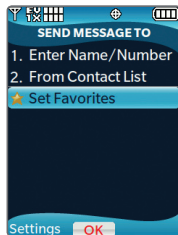

Text Messaging Hot Key

Keep in touch when you can't talk. Press the Text Messaging Hot Key to begin composing messages anytime you want instant, discreet communication.

1. From standby mode and with the flip open, press (located to the right of the **Directional Key**) and choose your recipient(s). You can also enter numbers directly.
2. Scroll down with the **Directional Key** to move to the **Text field**. Enter your message using the alphanumeric keypad, or press the **Right Soft Key** for **Options** to insert quick text, pictures, and other content.
3. Press to send your message.