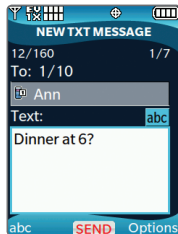

*Customizable.

Getting Music/Playing Music

Rock out to your favorite tunes with the VX8360's music player. Download songs and play them anywhere!

V CAST Music with Rhapsody®

1. From standby mode and with the flip open, press **OK** and then scroll to the **Media Center menu**.
2. Select **Music & Tones (1)**, and then choose **V CAST Music I Rhapsody (1)**.
3. Browse the music catalog and download songs right to your phone.

Playing Music

1. From standby mode and with the flip open, press **OK** and then scroll to the **Media Center menu**.
2. Select **Music & Tones (1)**, and then choose **My Music (4)**.
3. The VX8360 will automatically organize your music. With a song selected, press **OK** to begin playing it.
4. Use the side **Volume Keys** **◀ ▶** to adjust the volume.
5. Press **PWR END** to exit the music player.

Note: You can also play music with the flip closed. Press and **hold** **▶** once to access the music player. Press **▶** again to begin playing music.

Text Messaging Hot Key

Keep in touch when you can't talk. Press the Text Messaging Hot Key to begin composing messages anytime you want instant, discreet communication.

1. From standby mode and with the flip open, press  (located to the right of the **Directional Key**) and choose your recipient(s). You can also enter numbers directly.
2. Scroll down with the **Directional Key** to move to the **Text field**. Enter your message using the alphanumeric keypad, or press the **Right Soft Key** for **Options** to insert quick text, pictures, and other content.
3. Press  to send your message.