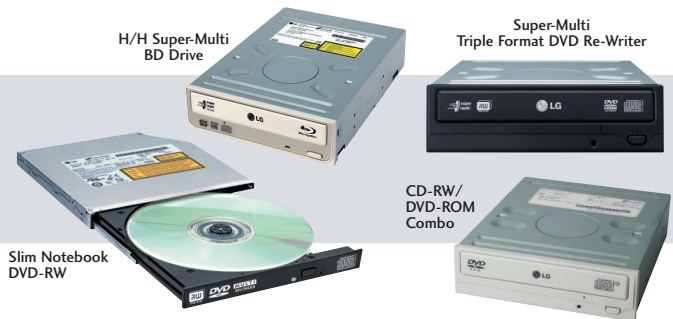

WEIGHT

0.40lbs (0.18kg)

UPC CODE

GCC-H21NB (Beige): 048231293570
GCC-H21NK (Black): 048231293587

LG's Super Multi line of DVD Writers enables recording of all available DVD formats in one convenient package. Whether it be DVD-RAM or DVD+RW, any DVD or CD you throw at it, the Super Multi can handle.