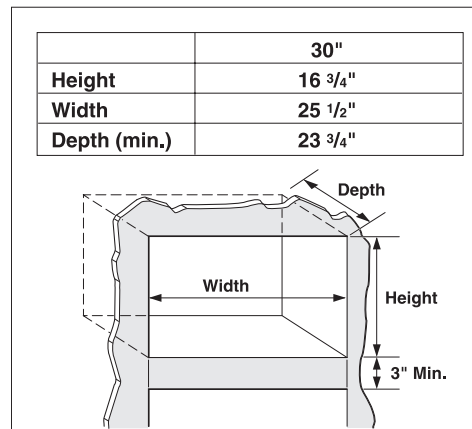

Style and Design

This unit's beautiful stainless finish complements any kitchen décor, and an optional trim-kit is available for a premium built-in look.

Shown with single wall oven

CAPACITY	
Oven Capacity	2.0 cu. ft.
FEATURES	
Watts Microwave	1200
Control Type	12 Digit Scroll VFD
Interior Cavity	EasyClean™ Coating, Round
Sensor	Humidity Sensor
COOKING FEATURES	
TCP Code Cooking	•
Sensor Cook Options	7
Power Levels	•
Auto Defrost	•
Quick Defrost	•
Custom Settings	•
Auto Cook Options	6
Melt/Soften	•
EZ On	•
More/Less	•
CONVENIENCE FEATURES	
Turntable Diameter	16"
EasyClean™ Coating	•
Clock/Timer	•
Completion Beeper	•
SAFETY FEATURES	
Child Lock	•
MATERIALS/FINISHES	
Available Colors	Stainless Steel (ST)
DIMENSIONS	
Cavity (WxHxD)	16 11/16" x 11 1/4" x 18 1/16"
Exterior (WxHxD)	23 7/8" x 13 9/16" x 19 13/16"
Shipping (WxHxD)	27 3/4" x 15 2/5" x 21 1/4"
Trim Kit (WxHxD)	29 13/16" x 19 3/16" x 13/16"
Net Weight	39.6 lbs.
ACCESSORIES	
MK2030F (30" Trim Kit)	Optional
WARRANTY	
	2 Years
UPC CODES	
LSRM2010ST Microwave	048231317399
MK2030F Trim Kit	048231316682

MK2030F Trim Kit Cut-Out Dimensions

www.LG.com

LG Electronics U.S.A., Inc.

1000 Sylvan Avenue Englewood Cliffs, NJ 07632
Customer Service and Technical Support: (800) 243-0000

Download from Www.Somanuals.com. All Manuals Search And Download.