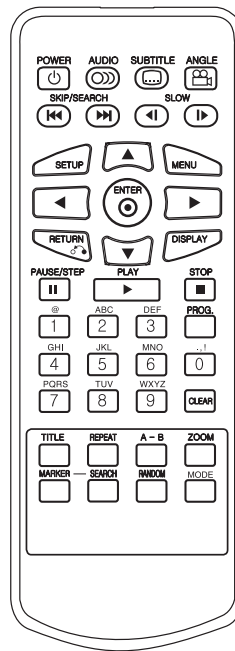

BUILT-IN MEMORY

Up to 250 photos for slideshows anytime

8 INCH SCREEN

DVD playback on the go and slideshows at home

3-IN-1 MEMORY CARD SLOT & USB PORT

Easy digital camera connection

A/V INPUT + OUTPUT

Audio/Video input and output for flexible viewing on the go

SPECIFICATIONS

Color	Glossy Black
Dimensions (W x H x D)	9.1" x 5.7" x 1.6"
Weight	2.1 lbs
Dimensions w/packaging (W x H x D)	11.6" x 6.5" x 7.9"
Weight in package	4.1 lbs
UPC	719192173217
Limited Warranty	1 Year Parts/90 Days Labor

IMAGES / REMOTE

LEFT SIDE

RIGHT SIDE

Free Manuals Download Website

<http://myh66.com>

<http://usermanuals.us>

<http://www.somanuals.com>

<http://www.4manuals.cc>