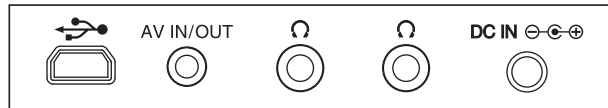

SPECIFICATIONS

Color	Glossy Black
Dimensions (W x H x D)	9.1" x 5.7" x 1.6"
Weight	2.1 lbs
Dimensions w/packaging (W x H x D)	11.6" x 6.5" x 7.9"
Weight in package	4.1 lbs
UPC	719192173217
Limited Warranty	1 Year Parts/90 Days Labor

IMAGES / REMOTE

LEFT SIDE