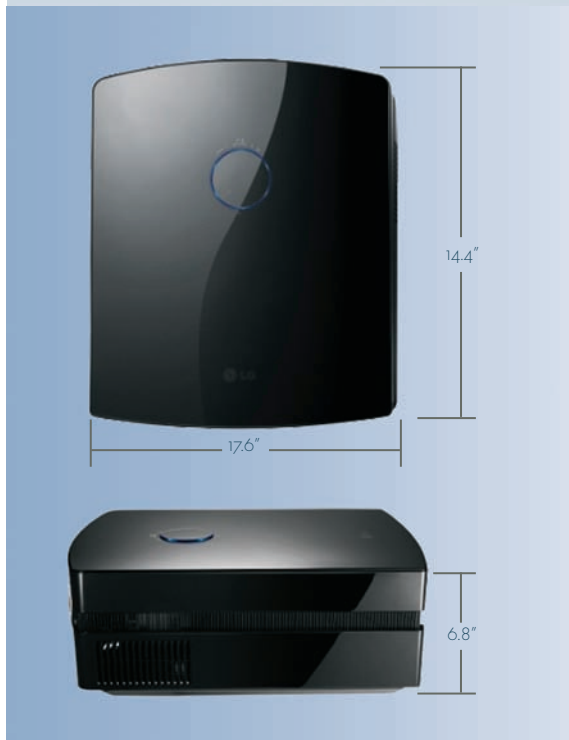

**LONG LAMP LIFE (ECO)**  
Up to 3500hrs in normal mode

**VERTICAL LENS SHIFT**  
Range +/- 70%

[www.LGcommercial.com](http://www.LGcommercial.com)

CF181D

SXR  
PROJECTOR

## SPECIFICATIONS

**PROJECTION SYSTEM**

Display Technology	SXR™	
Native Resolution	1080p (1920x1080)	
Brightness (ANSI-Lumens)	1800	
Contrast Ratio (FIFO)	35000:1	
Noise	High Brightness	27dB
	Economic	23dB
Uniformity (min) JBMA	>90%	
Projection Lens	Focus	Manual
	Zoom	Manual 1.8x
Projection Image	Screen Size	30"~300"
	Standard	60"@5.9 feet
	Throw Ratio (Wide/Tele)	1.36/2.46
Lens Shift	Vertical (range ±70%)	
Projection Offset	±120%	
Lamp	Type	220 W
	Life High Brightness	3000 hrs
	Life Economic	3500 hrs