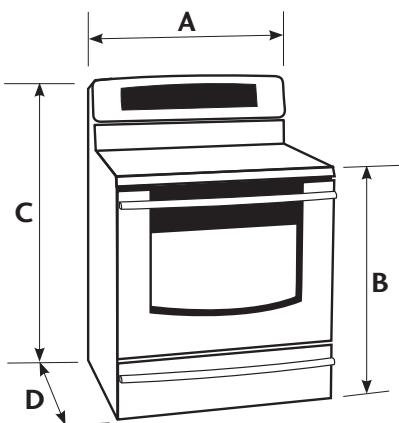

Installation Reference

(see chart at right for measurements)

LRE30453

Type	Freestanding Electric
Capacity (cu.ft.)	5.6
CONTROLS	
Oven / Cooktop	Keypad
Layout	IntuiTouch™ Control System
Display	LED
Electronic Clock & Timer	•
Control Lock Function	• (Except Kitchen Timer, Clock Set, Oven Light)
Audible Preheat Signal	•
Special Functions (6 Options)	Clock (12 hr, 24 hr), Temperature Unit of Measure (F/C), Beeper Volume (High, Low, Mute), GoCook™ Smart Oven Light On/Off, Convection Conversion On/Off, Thermostat Adjustment
COOKTOP	
Ceramic	•
No. of Radiant Elements	5
No. of Radiant Heat Settings	25
Warming Zone	•
ELEMENT SIZE AND WATTAGE	
Left Rear and Right Rear	6"/ 1200W
Center Rear (Warming Zone)	7"/ 100W
Left Front	6"/9" / 1200W/2500W
Right Front	12"/ 2700W
OVEN	
Self-Cleaning	•
Variable Cleaning Time (2 hr, 3 hr & 4 hr)	•
Variable Broil (High, Low)	•
Broil Element	6 Pass / 4000W
Bake Element	Hidden Bake (6 Pass / 3400W)
Convection Conversion	•
Convection System	EvenJet™ Advanced Convection System
Convection Bake	•
Convection Roast	•
No. of Rack Positions	7
No. of Racks	2 Full-Width
WideView™ Window	•
Automatic Shut-Off	After 12 Hours
Interior Oven Light (Auto/Manual adjustment)	1 Incandescent
GoCook™ Smart Oven Light	•
Delay Bake / Delay Clean	•
Proofing	•
Cook & Warm	•
DRAWER	
Type	Storage
Capacity	1.19 (cu.ft.)
Dimensions (WxHxD)	23" x 5" x 17 3/4"
SAFETY FEATURES	
Door Lock	•
MATERIALS/FINISHES	
Available Colors	White (SW), Black (SB), Stainless Steel (ST)
Handles	SW (White Finish), SB (Black Finish), ST (Stainless Steel)
POWER SOURCE	
Requirements	120/240 VAC, 120/208 VAC
DIMENSIONS	
A: Width	29 7/8"
B: Height (to top of cooktop)	36"
C: Height (to top of backguard)	47 5/8"
D: Depth (including door)	25 11/16"
Depth (including handle)	28"
Oven Cavity (WxHxD)	24 1/2" x 20 1/4" x 19 3/8"
WideView™ Window (WxH)	20 1/4" x 12 1/4"
Net Weight / Shipping Weight	181 lbs / 205 lbs
Package Dimensions (WxHxD)	33" x 30" x 51"
Stuffing Quantity (53 ft. High)	108 units
WARRANTY	
	1 Year Parts and Labor (In Home Service) 5 Years Limited on Cooktop and Radiant Surface Units
UPC CODE	
LRE30453SW	048231 316088
LRE30453SB	048231 316095
LRE30453ST	048231 316071