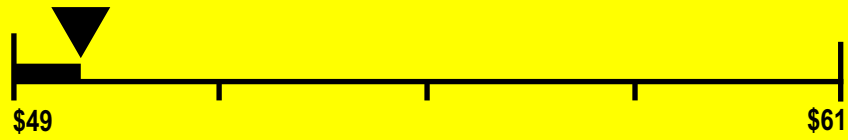

## Estimated Yearly Operating Cost

**\$50**

Cost Range of Similar Models

**465** kWh

Estimated Yearly Electricity Use

Your cost will depend on your utility rates and use.

- Cost range based only on models of similar capacity with automatic defrost, bottom-mounted freezer, and without through-the-door ice.
- Estimated operating cost is based on a 2007 national average electricity cost of 10.65 cents per kWh.
- For more information, visit [www.ftc.gov/appliances](http://www.ftc.gov/appliances).