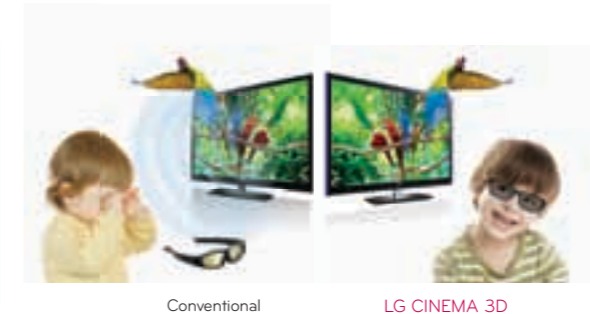

Comfortable CINEMA 3D Glasses

LIGHTWEIGHT

LG's CINEMA 3D glasses weigh only 16 grams - almost half the weight of conventional 3D glasses.

NO HARMFUL WAVES

LG's CINEMA 3D glasses are battery-free, generating no harmful electromagnetic waves.