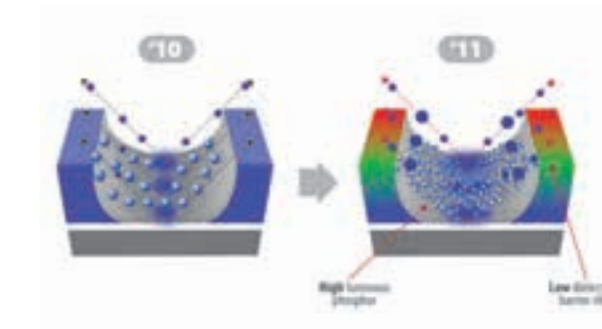

ECO FRIENDLY

HIGH EFFICIENCY MODULE

All 2011 LG Plasma TV models use High Efficiency Modules, which meet the EPA 4.1 standard, reducing energy consumption significantly compared to 2010.