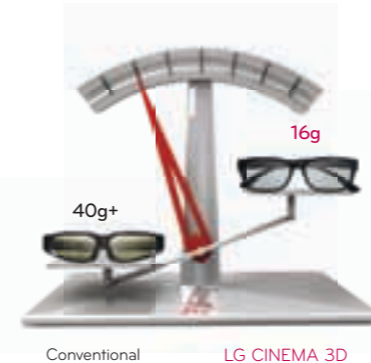

BLUR-FREE

While our advanced CINEMA 3D glasses eliminate flickering images, our Next Generation 3D panel provides clearer, blurfree images. Enjoy a superior viewing experience with no overlapping images, or dizziness associated with conventional 3D technology.

Comfortable CINEMA 3D Glasses

LIGHTWEIGHT

LG's CINEMA 3D glasses weigh only 16 grams - almost half the weight of conventional 3D glasses.

NO HARMFUL WAVES

LG's CINEMA 3D glasses are battery-free, generating no harmful electromagnetic waves.