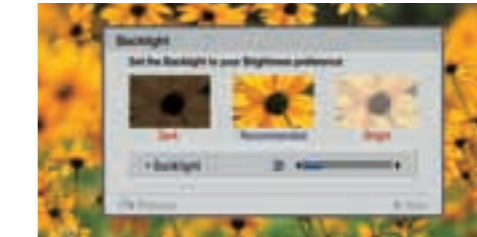

PICTURE WIZARD II

With Picture Wizard II, LG's picture quality control program installed in LG TVs, easy adjustment of picture quality is possible with on-screen reference points for key picture quality elements such as black level, color, tint, sharpness and backlight levels.