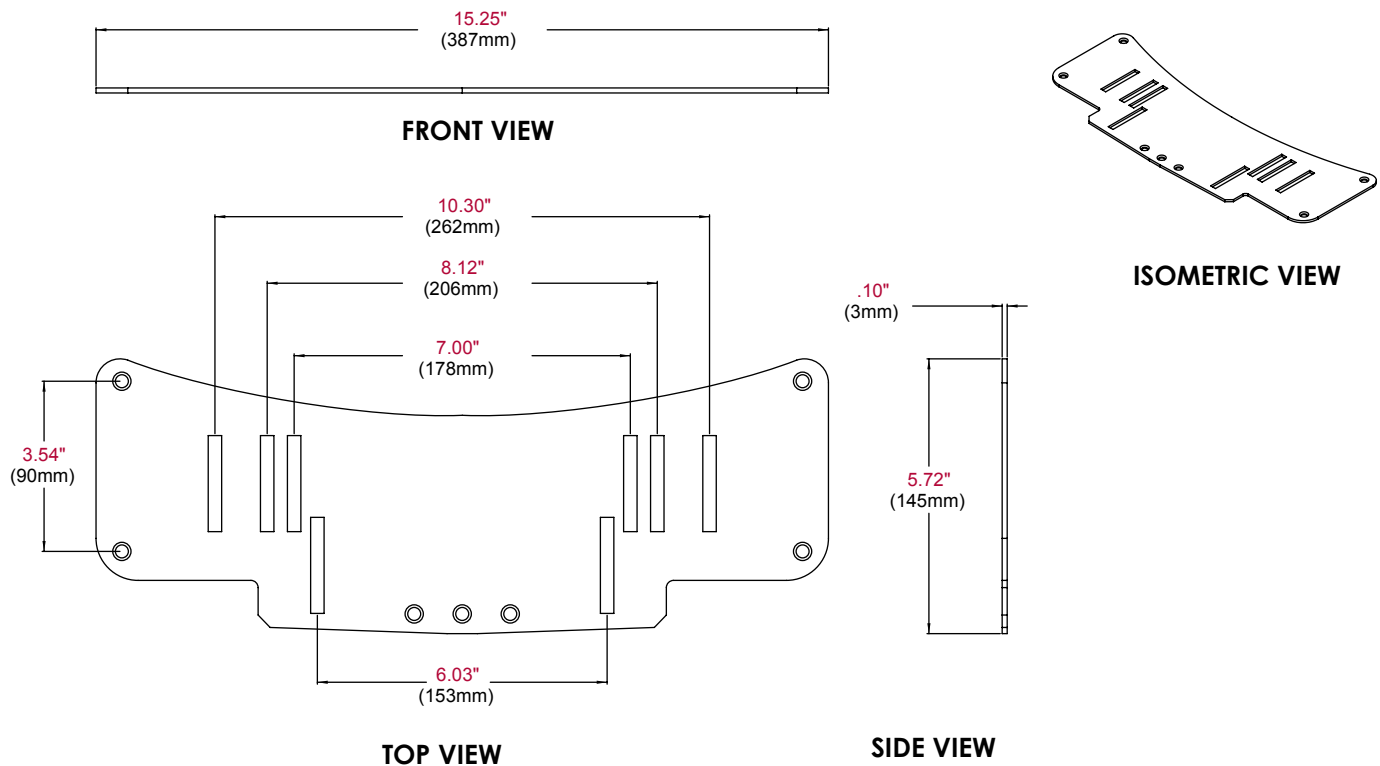

Model Numbers

WARRANTY: Limited 5-year

HLG440-LG(-Q10) Flat Panel TV Base Stand Lock-Down Plate for select LG TV models 32"-42"

Product Specifications

	DIMENSIONS (W x H x D)	PRODUCT WEIGHT	LOAD CAPACITY	FINISH	AVAILABLE COLORS
HLG440-LG(-Q10)	15.25" x 5.72" x 0.105" (387.34 x 145.28 x 2.66mm)	2.04lb (0.92kg)	100lb (45kg)	Scratch resistant fused epoxy	Black

Package Specifications

	PACKAGE SIZE (L x W x H)	PACKAGE SHIP WEIGHT	PACKAGE UPC CODE	PACKAGE CONTENTS	UNITS IN PACKAGE
HLG440-LG	20" x 10" x 1.75" (508 x 254 x 44.44mm)	2.12lb (0.96kg)	735029275671	Lock-down plate, security screws and stop nuts, fastener packet	1
HLG440-LG-Q10	19.87" x 11.5" x 4" (504.69 x 292.09 x 101.6mm)	21.7lb (9.84kg)	735029275688	Lock-down plate, security screws and stop nuts, fastener packet	10

Accessories

ACC939: Longer carriage bolts for thicker desktop surfaces

All dimensions = inch (mm)

ARCHITECTS SPECIFICATIONS

The mount shall be a Peerless-AV model HLG440-LG and shall be located where indicated on the plans. It shall be constructed of heavy gauge steel. The finish shall be scratch resistant black fused epoxy. Assembly and installation shall be done according to instructions provided by the manufacturer.

Peerless Industries, Inc. ■ 2300 White Oak Circle ■ Aurora, IL 60502 ■ (800) 865-2112 ■ (630) 375-5100 ■ Fax: (800) 359-6500 ■ www.peerless-av.com

Visit www.peerless-av.com to see the complete line of AV solutions from Peerless-AV, including flat panel mounts, projector mounts, carts/stands, furniture, cables, screen cleaners and a full assortment of accessories.